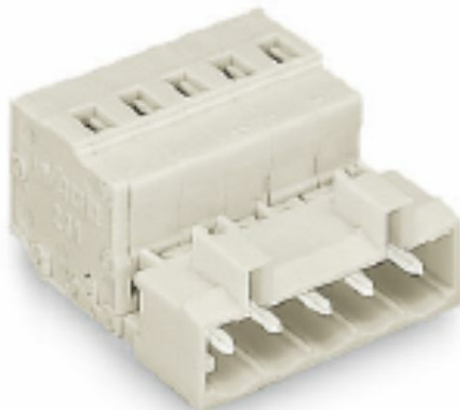

# ELEGANTE SYSTEM LED WTYK 5 POLOWY

KARTA AKCESORIUM

## TECHNICAL PARAMETERS

**Index:** 388774

## CHARACTERISTICS

ELEGANTE LED SYSTEM is a modern office fixture designed for flush mounting. It provides a combination of high light parameters and a modern decorative effect. The optical design has been designed using an iridescent diaphragm with high permeability and uniform light distribution. Available system switches allow for the design of concealed light lines in various configurations (T, X, L). The advantage of the system's roofs is the lampshade without connections to max. length 25m.

There is also a version of individual fittings.

Available 2 power options - to connect as part of:

- 16W i 8W,
- 30W i 15W.

Assembly should be carried out by qualified person.

Please feel free to contact our lighting designers.