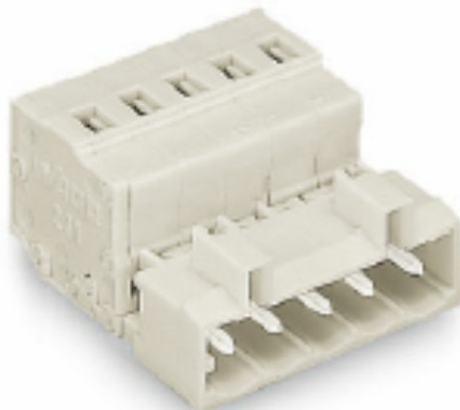

# ELEGANTE SYSTEM LED WTYK 3 POLOWY

KARTA AKCESORIUM

## TECHNICAL PARAMETERS

**Index:** 388767

## CHARACTERISTICS

ELEGANTE LED SYSTEM is a modern office fixture designed for flush mounting. It provides a combination of high light parameters and a modern decorative effect. The optical design has been designed using an iridescent diaphragm with high permeability and uniform light distribution. Available system switches allow for the design of concealed light lines in various configurations (T, X, L). The advantage of the system's roofs is the lampshade without connections to max. length 25m.

There is also a version of individual fittings.

Available 2 power options - to connect as part of:

- 16W i 8W,
- 30W i 15W.

Assembly should be carried out by qualified person.

Please feel free to contact our lighting designers.