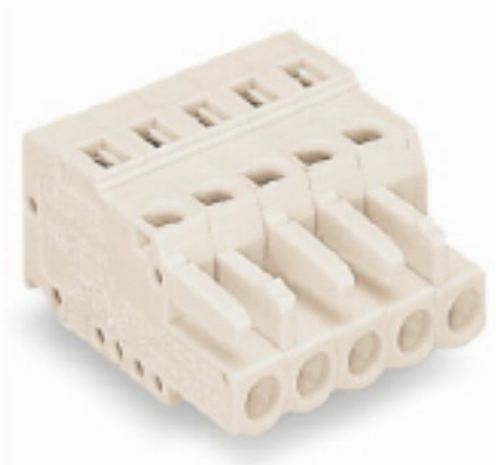

ELEGANTE SYSTEM LED GNIAZDO 5 POLOWE

KARTA AKCESORIUM

TECHNICAL PARAMETERS

Index: 388750

CHARACTERISTICS

ELEGANTE LED SYSTEM is a modern office fixture designed for flush mounting. It provides a combination of high light parameters and a modern decorative effect. The optical design has been designed using an iridescent diaphragm with high permeability and uniform light distribution. Available system switches allow for the design of concealed light lines in various configurations (T, X, L). The advantage of the system's roofs is the lampshade without connections to max. length 25m.

There is also a version of individual fittings.

Available 2 power options - to connect as part of:

- 16W i 8W,
- 30W i 15W.

Assembly should be carried out by qualified person.

Please feel free to contact our lighting designers.