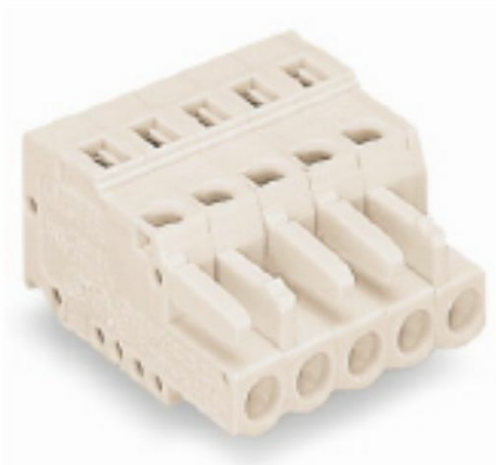

# ELEGANTE SYSTEM LED GNIAZDO 5 POLOWE

KARTA AKCESORIUM

## CHARACTERISTICS

ELEGANTE LED SYSTEM is a modern office fixture designed for flush mounting. It provides a combination of high light parameters and a modern decorative effect. The optical design has been designed using an iridescent diaphragm with high permeability and uniform light distribution. Available system switches allow for the design of concealed light lines in various configurations (T, X, L). The advantage of the system's roofs is the lampshade without connections to max. length 25m.