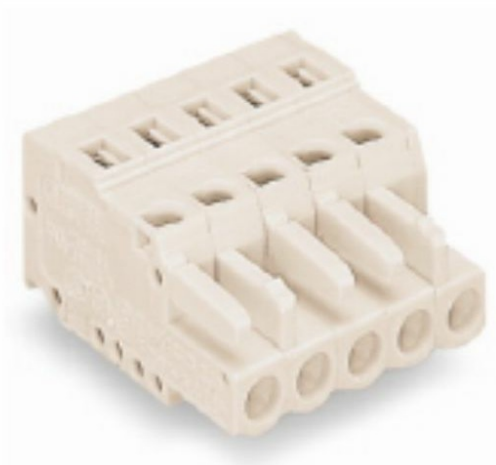

ELEGANTE SYSTEM LED GNIAZDO 3 POLOWE

KARTA AKCESORIUM

TECHNICAL PARAMETERS

Index: 388743

CHARACTERISTICS

ELEGANTE LED SYSTEM is a modern office fixture designed for flush mounting. It provides a combination of high light parameters and a modern decorative effect. The optical design has been designed using an iridescent diaphragm with high permeability and uniform light distribution. Available system switches allow for the design of concealed light lines in various configurations (T, X, L). The advantage of the system's roofs is the lampshade without connections to max. length 25m.

There is also a version of individual fittings.

Available 2 power options - to connect as part of:

- 16W i 8W,
- 30W i 15W.

Assembly should be carried out by qualified person.

Please feel free to contact our lighting designers.