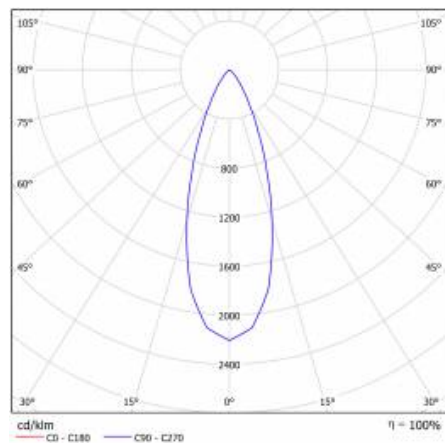

FRAGA LED 6W 36ST 4000K

DETAILED CARD

TECHNICAL PARAMETERS TABLE

Light source:	LED module	Colour of the body:	white
Nominal power [W]:	6	Dimensions (H/W/T/S) [mm]:	ø85/58
Rated power of the luminaire [W]:	6	Mounting dimensions [mm]:	ø75
Supply voltage [V]:	220-240	Impact resistance:	IK08
Frequency [Hz]:	50 - 60	Ingress protection:	IP43/20
Luminous flux [lm]:	400	Mounting version:	recessed
Luminous efficacy [lm/W]:	66	Working temperature [°C]:	from -20 to +35
Energy efficiency class:	G	Net weight [kg]:	0.160
Electrical protection class:	II	CE certificate:	352/2023
Colour temperature [K]:	4000	Warranty [years]:	5
Colour rendering index:	>80	Index:	059230
LED lifespan L70B50 [h]:	50000	EAN:	5905963059230
Beam angle [°]:	120	Category type:	downlights
Diffuser material:	PMMA	ETIM class:	EC002892
Diffuser type:	PRM	Photobiological safety:	Risk Group 1 (no photobiological hazard under normal behavioral limitation)
Material of the body:	aluminium, PMMA	Manual:	Download PDF

LIGHT CURVES