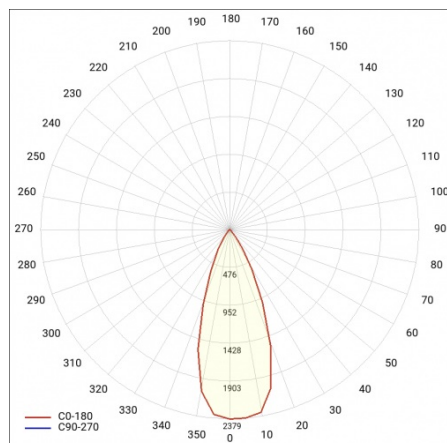

FRAGA LED 6W 36ST 4000K

DETAILED CARD

TECHNICAL PARAMETERS TABLE

Nominal power [W]:	6	Colour of the body:	white
Light source:	LED module	Mounting dimensions [mm]:	ø75
Colour temperature [K]:	4000	Impact resistance:	IK08
Luminous flux [lm]:	400	Ingress protection:	IP43/20
Rated power of the luminaire [W]:	6	Mounting version:	recessed
Diffuser type:	PRM	Working temperature [°C]:	from -20 to +35
Supply voltage [V]:	220-240	Net weight [kg]:	0.160
Dimensions (H/W/T/S) [mm]:	ø85/58	CE certificate:	352/2023
Frequency [Hz]:	50 - 60	Index:	059230
Energy efficiency class:	G	Warranty [years]:	5
Luminous efficacy [lm/W]:	66	EAN:	5905963059230
Electrical protection class:	II	Category type:	downlights
Colour rendering index:	>80	ETIM class:	EC002892
LED lifespan L70B50 [h]:	50000	Photobiological safety:	Risk Group 1 (no photobiological hazard under normal behavioral limitation)
Beam angle [°]:	120	Manual:	Download PDF
Diffuser material:	PMMA	Pliik LDT:	Download
Material of the body:	aluminium, PMMA		

LIGHT CURVES