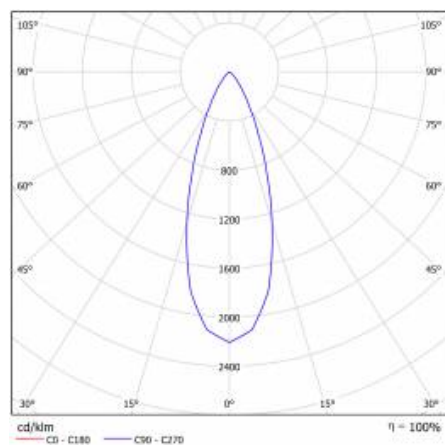

FRAGA LED 6W 36ST 3000K

DETAILED CARD

TECHNICAL PARAMETERS TABLE

Light source:	LED module	Colour of the body:	white
Nominal power [W]:	6	Dimensions (H/W/T/S) [mm]:	ø85/58
Rated power of the luminaire [W]:	6	Mounting dimensions [mm]:	ø75
Supply voltage [V]:	220-240	Impact resistance:	IK08
Frequency [Hz]:	50 - 60	Ingress protection:	IP43/20
Luminous flux [lm]:	360	Mounting version:	recessed
Luminous efficacy [lm/W]:	60	Working temperature [°C]:	from -20 to +35
Energy efficiency class:	G	Net weight [kg]:	0.160
Electrical protection class:	II	CE certificate:	352/2023
Colour temperature [K]:	3000	Warranty [years]:	5
Colour rendering index:	>80	Index:	059223
LED lifespan L70B50 [h]:	50000	EAN:	5905963059223
Beam angle [°]:	120	Category type:	downlights
Diffuser material:	PMMA	ETIM class:	EC002892
Diffuser type:	PRM	Photobiological safety:	Risk Group 1 (no photobiological hazard under normal behavioral limitation)
Material of the body:	aluminium, PMMA	Manual:	Download PDF

LIGHT CURVES