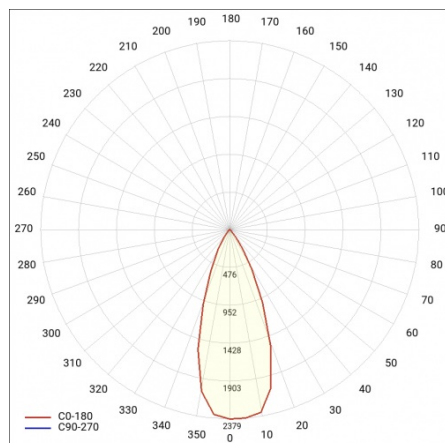

FRAGA LED 6W 36ST 3000K

DETAILED CARD

TECHNICAL PARAMETERS TABLE

Nominal power [W]:	6	Colour of the body:	white
Light source:	LED module	Mounting dimensions [mm]:	ø75
Colour temperature [K]:	3000	Impact resistance:	IK08
Luminous flux [lm]:	360	Ingress protection:	IP43/20
Rated power of the luminaire [W]:	6	Mounting version:	recessed
Diffuser type:	PRM	Working temperature [°C]:	from -20 to +35
Supply voltage [V]:	220-240	Net weight [kg]:	0.160
Dimensions (H/W/T/S) [mm]:	ø85/58	CE certificate:	352/2023
Frequency [Hz]:	50 - 60	Index:	059223
Energy efficiency class:	G	Warranty [years]:	5
Luminous efficacy [lm/W]:	60	EAN:	5905963059223
Electrical protection class:	II	Category type:	downlights
Colour rendering index:	>80	ETIM class:	EC002892
LED lifespan L70B50 [h]:	50000	Photobiological safety:	Risk Group 1 (no photobiological hazard under normal behavioral limitation)
Beam angle [°]:	120	Manual:	Download PDF
Diffuser material:	PMMA	Pliik LDT:	Download
Material of the body:	aluminium, PMMA		

LIGHT CURVES