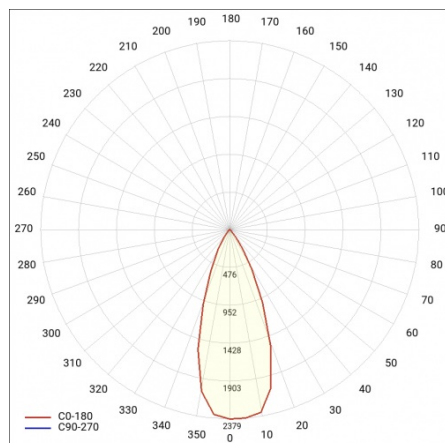

FRAGA LED 4W 36ST 4000K

DETAILED CARD

TECHNICAL PARAMETERS TABLE

Nominal power [W]:	4	Colour of the body:	white
Light source:	LED module	Mounting dimensions [mm]:	ø75
Colour temperature [K]:	4000	Impact resistance:	IK08
Luminous flux [lm]:	270	Ingress protection:	IP43/20
Rated power of the luminaire [W]:	4	Mounting version:	recessed
Diffuser type:	PRM	Working temperature [°C]:	from -20 to +35
Supply voltage [V]:	220-240	Net weight [kg]:	0.160
Dimensions (H/W/T/S) [mm]:	ø85/58	CE certificate:	352/2023
Frequency [Hz]:	50 - 60	Index:	059216
Energy efficiency class:	G	Warranty [years]:	5
Luminous efficacy [lm/W]:	67	EAN:	5905963059216
Electrical protection class:	II	Category type:	downlights
Colour rendering index:	>80	ETIM class:	EC002892
LED lifespan L70B50 [h]:	50000	Photobiological safety:	Risk Group 1 (no photobiological hazard under normal behavioral limitation)
Beam angle [°]:	120	Manual:	Download PDF
Diffuser material:	PMMA	Plik LDT:	Download
Material of the body:	aluminium, PMMA		

LIGHT CURVES