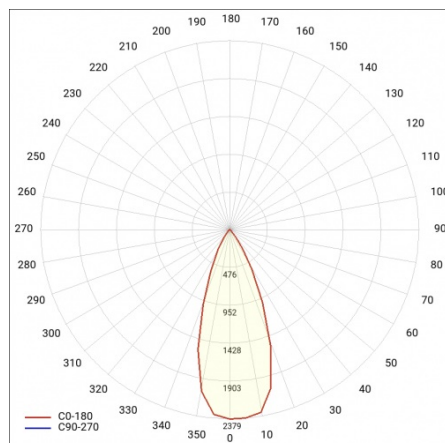

## TECHNICAL PARAMETERS TABLE

Nominal power [W]:	4	Colour of the body:	white
Light source:	LED module	Mounting dimensions [mm]:	ø75
Colour temperature [K]:	4000	Impact resistance:	IK08
Luminous flux [lm]:	270	Ingress protection:	IP43/20
Rated power of the luminaire [W]:	4	Mounting version:	recessed
Diffuser type:	PRM	Working temperature [°C]:	from -20 to +35
Supply voltage [V]:	220-240	Net weight [kg]:	0.160
Dimensions (H/W/T/S) [mm]:	ø85/58	CE certificate:	<a href="#">352/2023</a>
Frequency [Hz]:	50 - 60	Index:	059216
Energy efficiency class:	G	Warranty [years]:	5
Luminous efficacy [lm/W]:	67	EAN:	5905963059216
Electrical protection class:	II	Category type:	downlights
Colour rendering index:	>80	ETIM class:	EC002892
LED lifespan L70B50 [h]:	50000	Photobiological safety:	Risk Group 1 (no photobiological hazard under normal behavioral limitation)
Beam angle [°]:	120	Manual:	<a href="#">Download PDF</a>
Diffuser material:	PMMA	Pliik LDT:	<a href="#">Download</a>
Material of the body:	aluminium, PMMA		

## LIGHT CURVES