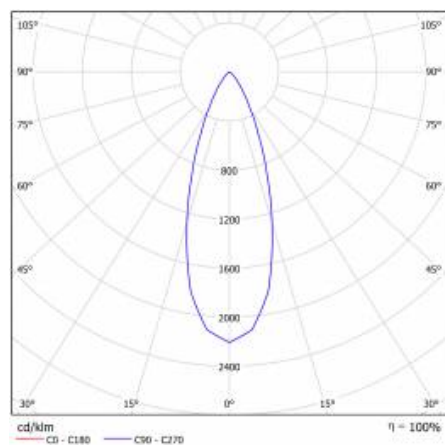

FRAGA LED 4W 36ST 4000K

DETAILED CARD

TECHNICAL PARAMETERS TABLE

Light source:	LED module	Colour of the body:	white
Nominal power [W]:	4	Dimensions (H/W/T/S) [mm]:	ø85/58
Rated power of the luminaire [W]:	4	Mounting dimensions [mm]:	ø75
Supply voltage [V]:	220-240	Impact resistance:	IK08
Frequency [Hz]:	50 - 60	Ingress protection:	IP43/20
Luminous flux [lm]:	270	Mounting version:	recessed
Luminous efficacy [lm/W]:	67	Working temperature [°C]:	from -20 to +35
Energy efficiency class:	G	Net weight [kg]:	0.160
Electrical protection class:	II	CE certificate:	352/2023
Colour temperature [K]:	4000	Warranty [years]:	5
Colour rendering index:	>80	Index:	059216
LED lifespan L70B50 [h]:	50000	EAN:	5905963059216
Beam angle [°]:	120	Category type:	downlights
Diffuser material:	PMMA	ETIM class:	EC002892
Diffuser type:	PRM	Photobiological safety:	Risk Group 1 (no photobiological hazard under normal behavioral limitation)
Material of the body:	aluminium, PMMA	Manual:	Download PDF

LIGHT CURVES