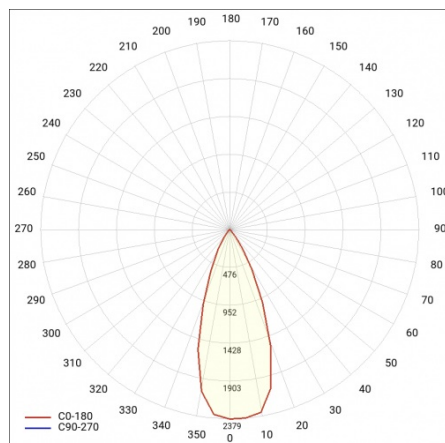

FRAGA LED 4W 36ST 3000K

DETAILED CARD

TECHNICAL PARAMETERS TABLE

Nominal power [W]:	4	Colour of the body:	white
Light source:	LED module	Mounting dimensions [mm]:	ø75
Colour temperature [K]:	3000	Impact resistance:	IK08
Luminous flux [lm]:	260	Ingress protection:	IP43/20
Rated power of the luminaire [W]:	4	Mounting version:	recessed
Diffuser type:	PRM	Working temperature [°C]:	from -20 to +35
Supply voltage [V]:	220-240	Net weight [kg]:	0.160
Dimensions (H/W/T/S) [mm]:	ø85/58	CE certificate:	352/2023
Frequency [Hz]:	50 - 60	Index:	059209
Energy efficiency class:	G	Warranty [years]:	5
Luminous efficacy [lm/W]:	65	EAN:	5905963059209
Electrical protection class:	II	Category type:	downlights
Colour rendering index:	>80	ETIM class:	EC002892
LED lifespan L70B50 [h]:	50000	Photobiological safety:	Risk Group 1 (no photobiological hazard under normal behavioral limitation)
Beam angle [°]:	120	Manual:	Download PDF
Diffuser material:	PMMA	Plik LDT:	Download

LIGHT CURVES