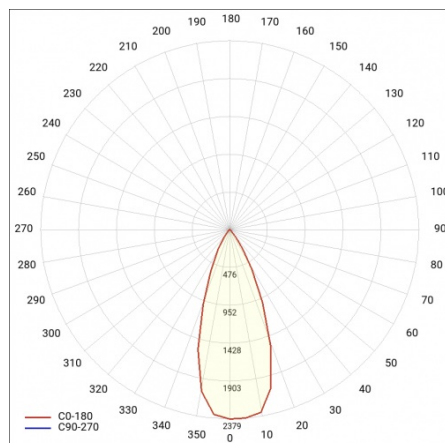

## TECHNICAL PARAMETERS TABLE

Nominal power [W]:	4	Colour of the body:	white
Light source:	LED module	Mounting dimensions [mm]:	ø75
Colour temperature [K]:	3000	Impact resistance:	IK08
Luminous flux [lm]:	260	Ingress protection:	IP43/20
Rated power of the luminaire [W]:	4	Mounting version:	recessed
Diffuser type:	PRM	Working temperature [°C]:	from -20 to +35
Supply voltage [V]:	220-240	Net weight [kg]:	0.160
Dimensions (H/W/T/S) [mm]:	ø85/58	CE certificate:	<a href="#">352/2023</a>
Frequency [Hz]:	50 - 60	Index:	059209
Energy efficiency class:	G	Warranty [years]:	5
Luminous efficacy [lm/W]:	65	EAN:	5905963059209
Electrical protection class:	II	Category type:	downlights
Colour rendering index:	>80	ETIM class:	EC002892
LED lifespan L70B50 [h]:	50000	Photobiological safety:	Risk Group 1 (no photobiological hazard under normal behavioral limitation)
Beam angle [°]:	120	Manual:	<a href="#">Download PDF</a>
Diffuser material:	PMMA	Plik LDT:	<a href="#">Download</a>

## LIGHT CURVES