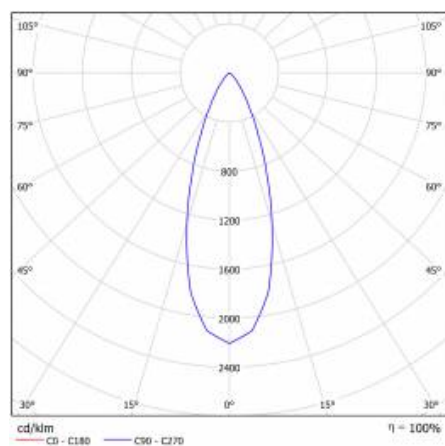

FRAGA LED 4W 36ST 3000K

DETAILED CARD

TECHNICAL PARAMETERS TABLE

Light source:	LED module	Dimensions (H/W/T/S) [mm]:	ø85/58
Nominal power [W]:	4	Mounting dimensions [mm]:	ø75
Rated power of the luminaire [W]:	4	Impact resistance:	IK08
Supply voltage [V]:	220-240	Ingress protection:	IP43/20
Frequency [Hz]:	50 - 60	Mounting version:	recessed
Luminous flux [lm]:	260	Working temperature [°C]:	from -20 to +35
Luminous efficacy [lm/W]:	65	Net weight [kg]:	0.160
Energy efficiency class:	G	CE certificate:	352/2023
Electrical protection class:	II	Warranty [years]:	5
Colour temperature [K]:	3000	Index:	059209
Colour rendering index:	>80	EAN:	5905963059209
LED lifespan L70B50 [h]:	50000	Category type:	downlights
Beam angle [°]:	120	ETIM class:	EC002892
Diffuser material:	PMMA	Photobiological safety:	Risk Group 1 (no photobiological hazard under normal behavioral limitation)
Diffuser type:	PRM	Manual:	Download PDF
Colour of the body:	white		

LIGHT CURVES