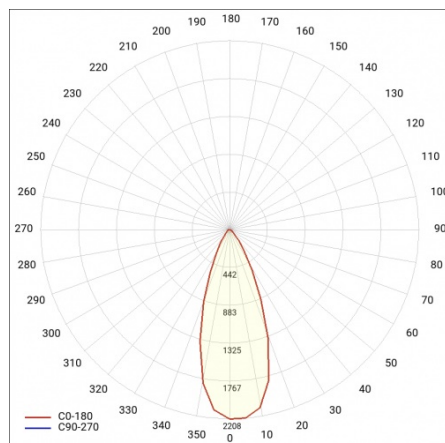

## TECHNICAL PARAMETERS TABLE

|                                   |            |                           |   |
|-----------------------------------|------------|---------------------------|---|
| Nominal power [W]:                | 15         | Material of the body:     | aluminium, PMMA   |
| Light source:                     | LED module | Colour of the body:       | white   |
| Colour temperature [K]:           | 4000       | Mounting dimensions [mm]: | ø120  |
| Luminous flux [lm]:               | 1150       | Impact resistance:        | IK08  |
| Rated power of the luminaire [W]: | 15         | Ingress protection:       | IP43/20   |
| Diffuser type:                    | PRM        | Mounting version:         | recessed  |
| Supply voltage [V]:               | 220-240    | Net weight [kg]:          | 0.510   |
| Dimensions (H/W/T/S) [mm]:        | ø138/68    | CE certificate:           | <a href="#">352/2023</a>  |
| Frequency [Hz]:                   | 50 - 60    | Index:                    | 059278  |
| Energy efficiency class:          | F          | Warranty [years]:         | 5   |
| Luminous efficacy [lm/W]:         | 76         | EAN:                      | 5905963059278   |
| Electrical protection class:      | II         | Category type:            | downlights  |
| Colour rendering index:           | >80        | ETIM class:               | EC002892  |
| LED lifespan L70B50 [h]:          | 50000      | Photobiological safety:   | Risk Group 1 (no photobiological hazard under normal behavioral limitation) |
| Beam angle [°]:                   | 120        | Manual:                   | <a href="#">Download PDF</a>  |
| Diffuser material:                | PMMA       | Plik LDT:                 | <a href="#">Download</a>  |

## LIGHT CURVES