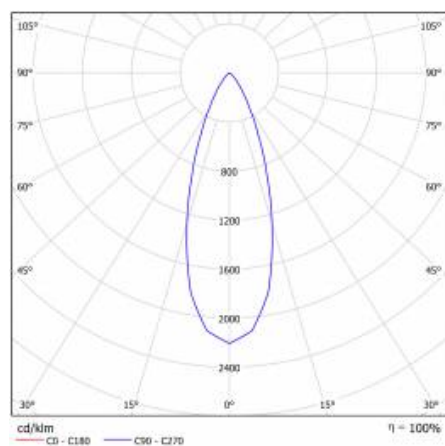

FRAGA LED 15W 36ST 4000K

DETAILED CARD

TECHNICAL PARAMETERS TABLE

Light source:	LED module	Colour of the body:	white
Nominal power [W]:	15	Dimensions (H/W/T/S) [mm]:	ø138/68
Rated power of the luminaire [W]:	15	Mounting dimensions [mm]:	ø120
Supply voltage [V]:	220-240	Impact resistance:	IK08
Frequency [Hz]:	50 - 60	Ingress protection:	IP43/20
Luminous flux [lm]:	1150	Mounting version:	recessed
Luminous efficacy [lm/W]:	76	Net weight [kg]:	0.510
Energy efficiency class:	F	CE certificate:	352/2023
Electrical protection class:	II	Warranty [years]:	5
Colour temperature [K]:	4000	Index:	059278
Colour rendering index:	>80	EAN:	5905963059278
LED lifespan L70B50 [h]:	50000	Category type:	downlights
Beam angle [°]:	120	ETIM class:	EC002892
Diffuser material:	PMMA	Photobiological safety:	Risk Group 1 (no photobiological hazard under normal behavioral limitation)
Diffuser type:	PRM	Manual:	Download PDF
Material of the body:	aluminium, PMMA		

LIGHT CURVES