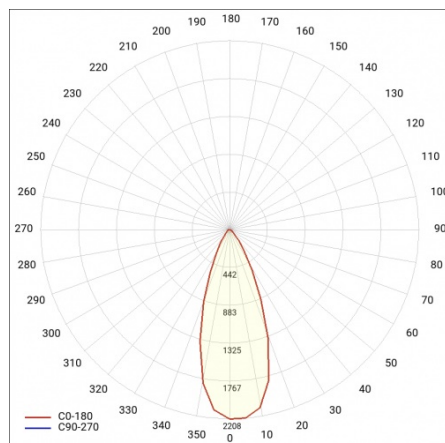

FRAGA LED 15W 36ST 4000K

DETAILED CARD

TECHNICAL PARAMETERS TABLE

Nominal power [W]:	15	Material of the body:	aluminium, PMMA
Light source:	LED module	Colour of the body:	white
Colour temperature [K]:	4000	Mounting dimensions [mm]:	ø120
Luminous flux [lm]:	1150	Impact resistance:	IK08
Rated power of the luminaire [W]:	15	Ingress protection:	IP43/20
Diffuser type:	PRM	Mounting version:	recessed
Supply voltage [V]:	220-240	Net weight [kg]:	0.510
Dimensions (H/W/T/S) [mm]:	ø138/68	CE certificate:	352/2023
Frequency [Hz]:	50 - 60	Index:	059278
Energy efficiency class:	F	Warranty [years]:	5
Luminous efficacy [lm/W]:	76	EAN:	5905963059278
Electrical protection class:	II	Category type:	downlights
Colour rendering index:	>80	ETIM class:	EC002892
LED lifespan L70B50 [h]:	50000	Photobiological safety:	Risk Group 1 (no photobiological hazard under normal behavioral limitation)
Beam angle [°]:	120	Manual:	Download PDF
Diffuser material:	PMMA	Plik LDT:	Download

LIGHT CURVES