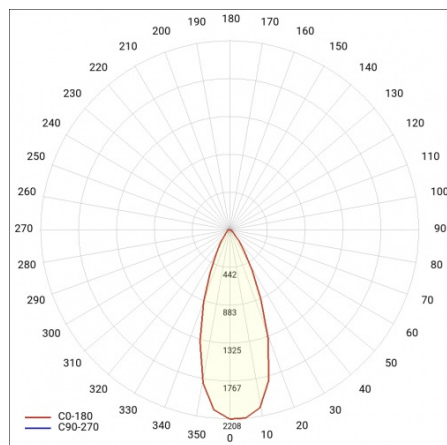

FRAGA LED 15W 36ST 4000K

DETAILED CARD

TECHNICAL PARAMETERS TABLE

Nominal power [W]:	15	Material of the body:	aluminium, PMMA
Light source:	LED module	Colour of the body:	white
Colour temperature [K]:	4000	Mounting dimensions [mm]:	ø120
Luminous flux [lm]:	1150	Impact resistance:	IK08
Rated power of the luminaire [W]:	15	Ingress protection:	IP43/20
Diffuser type:	PRM	Mounting version:	recessed
Supply voltage [V]:	220-240	Net weight [kg]:	0.510
Dimensions (H/W/T/S) [mm]:	ø138/68	CE certificate:	352/2023
Frequency [Hz]:	50 - 60	Index:	059278
Energy efficiency class:	F	Warranty [years]:	5
Luminous efficacy [lm/W]:	76	EAN:	5905963059278
Electrical protection class:	II	Category type:	downlights
Colour rendering index:	>80	ETIM class:	EC002892
LED lifespan L70B50 [h]:	50000	Photobiological safety:	Risk Group 1 (no photobiological hazard under normal behavioral limitation)
Beam angle [°]:	120	Manual:	Download PDF
Diffuser material:	PMMA	Plik LDT:	Download

LIGHT CURVES