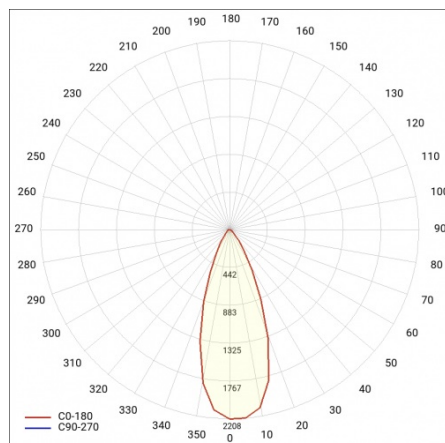

FRAGA LED 15W 36ST 3000K

DETAILED CARD

TECHNICAL PARAMETERS TABLE

Nominal power [W]:	15	Material of the body:	aluminium, PMMA
Light source:	LED module	Colour of the body:	white
Colour temperature [K]:	3000	Mounting dimensions [mm]:	ø120
Luminous flux [lm]:	1000	Impact resistance:	IK08
Rated power of the luminaire [W]:	15	Ingress protection:	IP43/20
Diffuser type:	PRM	Mounting version:	recessed
Supply voltage [V]:	220-240	Net weight [kg]:	0.510
Dimensions (H/W/T/S) [mm]:	ø138/68	CE certificate:	352/2023
Frequency [Hz]:	50 - 60	Index:	059261
Energy efficiency class:	G	Warranty [years]:	5
Luminous efficacy [lm/W]:	66	EAN:	5905963059261
Electrical protection class:	II	Category type:	downlights
Colour rendering index:	>80	ETIM class:	EC002892
LED lifespan L70B50 [h]:	50000	Photobiological safety:	Risk Group 1 (no photobiological hazard under normal behavioral limitation)
Beam angle [°]:	120	Manual:	Download PDF
Diffuser material:	PMMA	Plik LDT:	Download

LIGHT CURVES