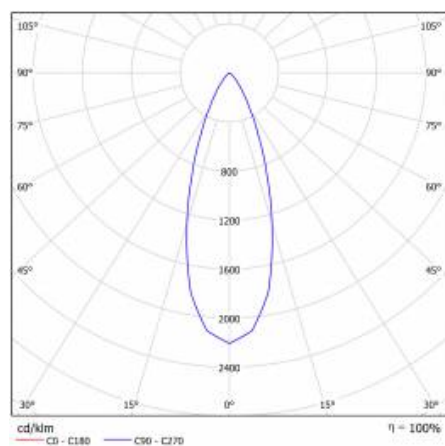

FRAGA LED 15W 36ST 3000K

DETAILED CARD

TECHNICAL PARAMETERS TABLE

Light source:	LED module	Colour of the body:	white
Nominal power [W]:	15	Dimensions (H/W/T/S) [mm]:	ø138/68
Rated power of the luminaire [W]:	15	Mounting dimensions [mm]:	ø120
Supply voltage [V]:	220-240	Impact resistance:	IK08
Frequency [Hz]:	50 - 60	Ingress protection:	IP43/20
Luminous flux [lm]:	1000	Mounting version:	recessed
Luminous efficacy [lm/W]:	66	Net weight [kg]:	0.510
Energy efficiency class:	G	CE certificate:	352/2023
Electrical protection class:	II	Warranty [years]:	5
Colour temperature [K]:	3000	Index:	059261
Colour rendering index:	>80	EAN:	5905963059261
LED lifespan L70B50 [h]:	50000	Category type:	downlights
Beam angle [°]:	120	ETIM class:	EC002892
Diffuser material:	PMMA	Photobiological safety:	Risk Group 1 (no photobiological hazard under normal behavioral limitation)
Diffuser type:	PRM	Manual:	Download PDF
Material of the body:	aluminium, PMMA		

LIGHT CURVES