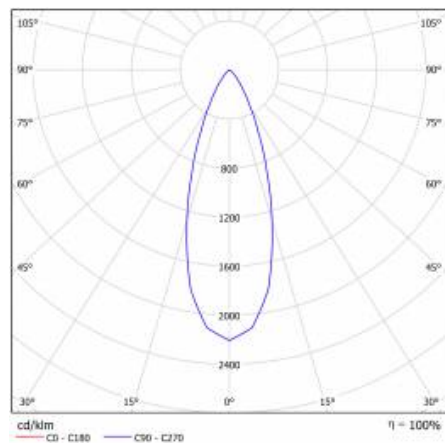

FRAGA LED 11W 36ST 4000K

DETAILED CARD

TECHNICAL PARAMETERS TABLE

Light source:	LED module	Colour of the body:	white
Nominal power [W]:	11	Dimensions (H/W/T/S) [mm]:	ø109/60
Rated power of the luminaire [W]:	11	Mounting dimensions [mm]:	ø95
Supply voltage [V]:	220-240	Impact resistance:	IK08
Frequency [Hz]:	50 - 60	Ingress protection:	IP43/20
Luminous flux [lm]:	740	Mounting version:	recessed
Luminous efficacy [lm/W]:	67	Working temperature [°C]:	from -20 to +35
Energy efficiency class:	G	Net weight [kg]:	0.290
Electrical protection class:	II	CE certificate:	352/2023
Colour temperature [K]:	4000	Warranty [years]:	5
Colour rendering index:	>80	Index:	059254
LED lifespan L70B50 [h]:	50000	EAN:	5905963059254
Beam angle [°]:	120	Category type:	downlights
Diffuser material:	PMMA	ETIM class:	EC002892
Diffuser type:	PRM	Photobiological safety:	Risk Group 1 (no photobiological hazard under normal behavioral limitation)
Material of the body:	aluminium, PMMA	Manual:	Download PDF

LIGHT CURVES