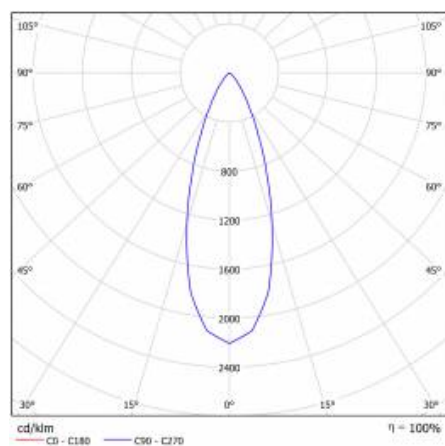

FRAGA LED 11W 36ST 3000K

DETAILED CARD

TECHNICAL PARAMETERS TABLE

Light source:	LED module	Colour of the body:	white
Nominal power [W]:	11	Dimensions (H/W/T/S) [mm]:	ø109/60
Rated power of the luminaire [W]:	11	Mounting dimensions [mm]:	ø95
Supply voltage [V]:	220-240	Impact resistance:	IK08
Frequency [Hz]:	50 - 60	Ingress protection:	IP43/20
Luminous flux [lm]:	640	Mounting version:	recessed
Luminous efficacy [lm/W]:	58	Net weight [kg]:	0.290
Energy efficiency class:	G	CE certificate:	352/2023
Electrical protection class:	II	Warranty [years]:	5
Colour temperature [K]:	3000	Index:	059247
Colour rendering index:	>80	EAN:	5905963059247
LED lifespan L70B50 [h]:	50000	Category type:	downlights
Beam angle [°]:	120	ETIM class:	EC002892
Diffuser material:	PMMA	Photobiological safety:	Risk Group 1 (no photobiological hazard under normal behavioral limitation)
Diffuser type:	PRM	Manual:	Download PDF
Material of the body:	aluminium, PMMA		

LIGHT CURVES