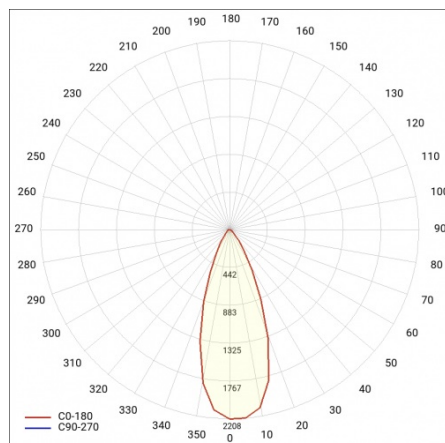

FRAGA LED 11W 36ST 3000K

DETAILED CARD

TECHNICAL PARAMETERS TABLE

Nominal power [W]:	11	Material of the body:	aluminium, PMMA
Light source:	LED module	Colour of the body:	white
Colour temperature [K]:	3000	Mounting dimensions [mm]:	ø95
Luminous flux [lm]:	640	Impact resistance:	IK08
Rated power of the luminaire [W]:	11	Ingress protection:	IP43/20
Diffuser type:	PRM	Mounting version:	recessed
Supply voltage [V]:	220-240	Net weight [kg]:	0.290
Dimensions (H/W/T/S) [mm]:	ø109/60	CE certificate:	352/2023
Frequency [Hz]:	50 - 60	Index:	059247
Energy efficiency class:	G	Warranty [years]:	5
Luminous efficacy [lm/W]:	58	EAN:	5905963059247
Electrical protection class:	II	Category type:	downlights
Colour rendering index:	>80	ETIM class:	EC002892
LED lifespan L70B50 [h]:	50000	Photobiological safety:	Risk Group 1 (no photobiological hazard under normal behavioral limitation)
Beam angle [°]:	120	Manual:	Download PDF
Diffuser material:	PMMA	Plik LDT:	Download

LIGHT CURVES