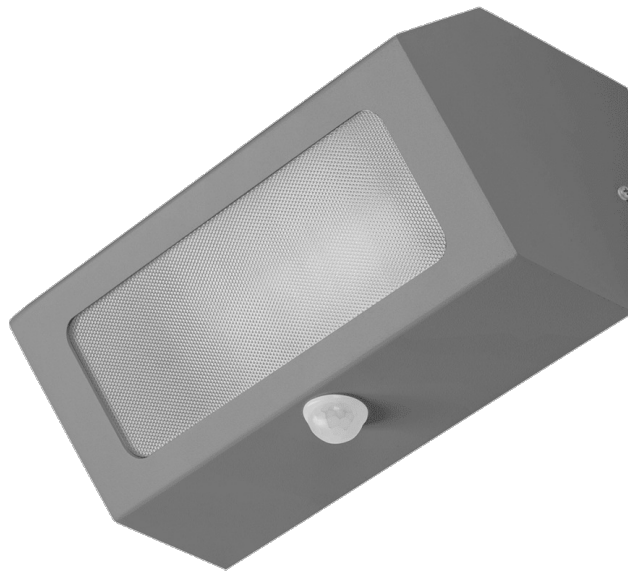

TERRACO AS PIR E27 ALU PRM IP54 I CL. GREY

DETAILED CARD

TECHNICAL PARAMETERS

Index:	995644
Ingress protection:	IP54
Impact resistance:	IK04
Material of the body:	aluminium
Colour of the body:	grey
Diffuser material:	PMMA
Diffuser type:	PRM
Mounting version:	surface
CE certificate:	70/2026

CHARACTERISTICS

Terraco is a luminaire with a modernist structure, distinguished by its striking minimalist design. The powder-coated aluminium body is available in four colours: grey, graphite, white and black. It features a high IP54 protection rating. It is designed for surface mounting.

*Light source not included.

APPLICATION

The Terraco luminaire is particularly well-suited for external façade lighting, as well as for illuminating terraces and balconies. Its compact dimensions broaden its range of applications – it can illuminate recesses or hard-to-reach areas. Terraco luminaires can also be used indoors and arranged in various ways on walls to create interesting lighting schemes.

TERRACO AS PIR E27 ALU PRM IP54 I CL. GREY

DETAILED CARD

TECHNICAL PARAMETERS TABLE

Index:	995644	Ingress protection:	IP54
EAN:	5905963995644	Mounting version:	surface
Light source:	E27 LED bulb, max. 20W	Working temperature [°C]:	from -20 to +35
Supply voltage [V]:	220 - 240	PIR:	yes
Frequency [Hz]:	50-60	Number on the palette [pcs]:	120
Electrical protection class:	I	Net weight [kg]:	1
Diffuser material:	PMMA	Gross weight [kg]:	1.150
Diffuser type:	PRM	Category type:	accent lighting
Diffuser colour:	transparent	AC voltage range [V]:	220 - 240
Optics:	general	Light distribution type:	DIR
Material of the body:	aluminium	Warranty [years]:	5
Colour of the body:	grey	CE certificate:	70/2026
Dimensions (H/W/T/S) [mm]:	260/110/120	Manual:	Download PDF
Impact resistance:	IK04		