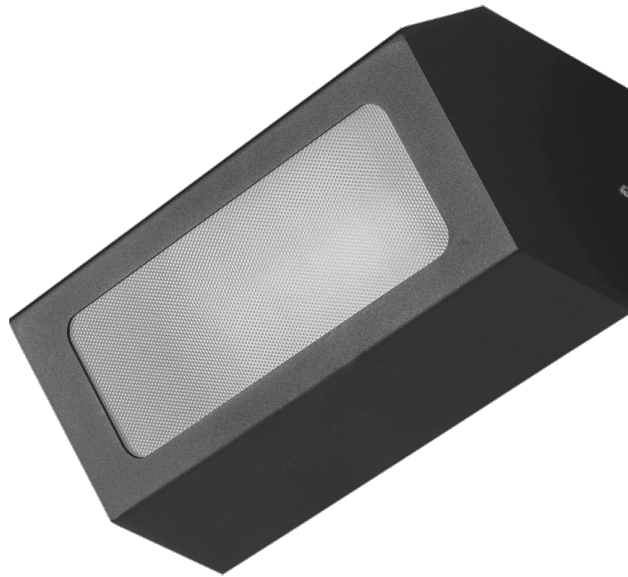

TERRACO AS E27 ALU PRM IP54 | CL. GRAPHITE

DETAILED CARD

TECHNICAL PARAMETERS

Index:	995552
Ingress protection:	IP54
Impact resistance:	IK04
Material of the body:	aluminium
Colour of the body:	graphite
Diffuser material:	PMMA
Diffuser type:	PRM
Mounting version:	surface
CE certificate:	70/2026

CHARACTERISTICS

Terraco is a luminaire with a modernist structure, distinguished by its striking minimalist design. The powder-coated aluminium body is available in four colours: grey, graphite, white and black. It features a high IP54 protection rating. It is designed for surface mounting.

*Light source not included.

APPLICATION

The Terraco luminaire is particularly well-suited for external façade lighting, as well as for illuminating terraces and balconies. Its compact dimensions broaden its range of applications – it can illuminate recesses or hard-to-reach areas. Terraco luminaires can also be used indoors and arranged in various ways on walls to create interesting lighting schemes.

TERRACO AS E27 ALU PRM IP54 I CL. GRAPHITE

DETAILED CARD

TECHNICAL PARAMETERS TABLE

Index:	995552	Impact resistance:	IK04
EAN:	5905963995552	Ingress protection:	IP54
Light source:	E27 LED bulb, max. 20W	Mounting version:	surface
Supply voltage [V]:	220 - 240	Working temperature [°C]:	from -20 to +35
Frequency [Hz]:	50-60	Number on the palette [pcs]:	120
Electrical protection class:	I	Net weight [kg]:	0.900
Diffuser material:	PMMA	Gross weight [kg]:	1.050
Diffuser type:	PRM	Category type:	accent lighting
Diffuser colour:	transparent	AC voltage range [V]:	220 - 240
Optics:	general	Light distribution type:	DIR
Material of the body:	aluminium	Warranty [years]:	5
Colour of the body:	graphite	CE certificate:	70/2026
Dimensions (H/W/T/S) [mm]:	260/110/120	Manual:	Download PDF