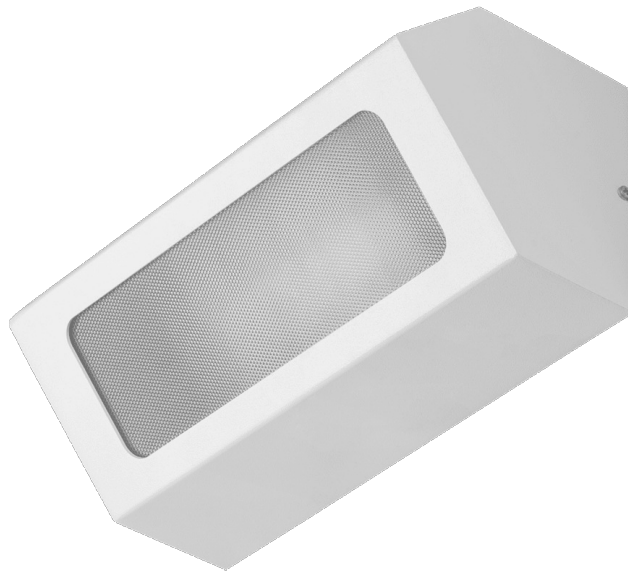

# TERRACO AS E27 ALU PRM IP54 I CL. WHITE

DETAILED CARD

## TECHNICAL PARAMETERS

<b>Index:</b>	995538
<b>Ingress protection:</b>	IP54
<b>Impact resistance:</b>	IK04
<b>Material of the body:</b>	aluminium
<b>Colour of the body:</b>	white
<b>Diffuser material:</b>	PMMA
<b>Diffuser type:</b>	PRM
<b>Mounting version:</b>	surface
<b>CE certificate:</b>	<a href="#">70/2026</a>

## CHARACTERISTICS

Terraco is a luminaire with a modernist structure, distinguished by its striking minimalist design. The powder-coated aluminium body is available in four colours: grey, graphite, white and black. It features a high IP54 protection rating. It is designed for surface mounting.

## APPLICATION

The Terraco luminaire is particularly well-suited for external façade lighting, as well as for illuminating terraces and balconies. Its compact dimensions broaden its range of applications – it can illuminate recesses or hard-to-reach areas. Terraco luminaires can also be used indoors and arranged in various ways on walls to create interesting lighting schemes.