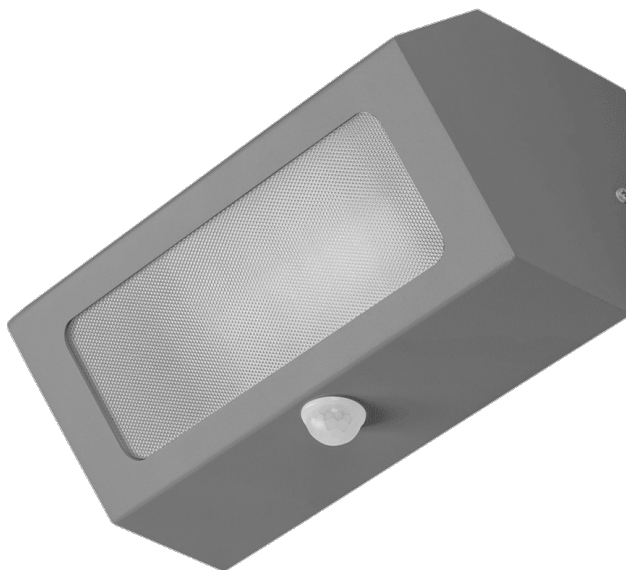

# TERRACO AS PIR LED ALU PRM 1300LM IP54 I CL. 840 18W GREY

DETAILED CARD

## TECHNICAL PARAMETERS

<b>Index:</b>	995774
<b>Nominal power [W]:</b>	18
<b>Luminous flux [lm]*:</b>	1300
<b>Colour temperature [K]:</b>	4000
<b>Ingress protection:</b>	IP54
<b>Impact resistance:</b>	IK04
<b>Material of the body:</b>	aluminium
<b>Colour of the body:</b>	grey
<b>Diffuser material:</b>	PMMA
<b>Diffuser type:</b>	PRM

## CHARACTERISTICS

Terraco AS LED is a luminaire with a modernist structure, distinguished by its striking minimalist design. The powder-coated aluminium body is available in four colours: grey, graphite, white and black. It features a high IP54 protection rating. It is designed for surface mounting.

## APPLICATION

The Terraco AS LED luminaire is particularly well-suited for external façade lighting, as well as for illuminating terraces and balconies. Its compact dimensions broaden its range of applications – it can illuminate recesses or hard-to-reach areas. Terraco luminaires can also be used indoors and arranged in various ways on walls to create interesting lighting schemes.