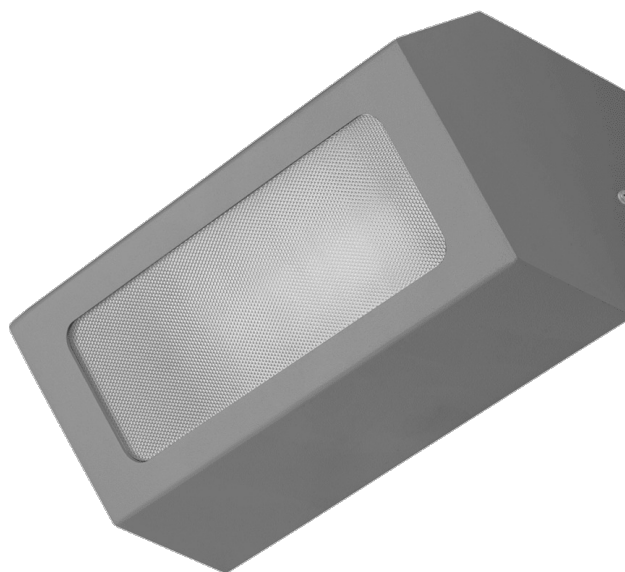

# TERRACO AS LED ALU PRM 1300LM IP54 I CL. 840 18W GREY

DETAILED CARD

## TECHNICAL PARAMETERS

<b>Index:</b>	995729
<b>Nominal power [W]:</b>	18
<b>Luminous flux [lm]*:</b>	1300
<b>Colour temperature [K]:</b>	4000
<b>Ingress protection:</b>	IP54
<b>Impact resistance:</b>	IK04
<b>Material of the body:</b>	aluminium
<b>Colour of the body:</b>	grey
<b>Diffuser material:</b>	PMMA
<b>Diffuser type:</b>	PRM

## CHARACTERISTICS

Terraco AS LED is a luminaire with a modernist structure, distinguished by its striking minimalist design. The powder-coated aluminium body is available in four colours: grey, graphite, white and black. It features a high IP54 protection rating. It is designed for surface mounting.

## APPLICATION

The Terraco AS LED luminaire is particularly well-suited for external façade lighting, as well as for illuminating terraces and balconies. Its compact dimensions broaden its range of applications – it can illuminate recesses or hard-to-reach areas. Terraco luminaires can also be used indoors and arranged in various ways on walls to create interesting lighting schemes.