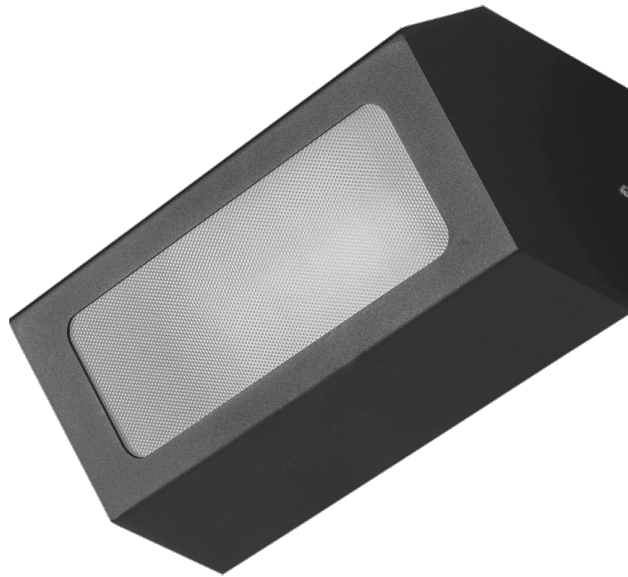

# TERRACO AS LED ALU PRM 1300LM IP54 I CL. 840 18W GRAPHITE

DETAILED CARD

## TECHNICAL PARAMETERS

<b>Index:</b>	995712
<b>Nominal power [W]:</b>	18
<b>Luminous flux [lm]*:</b>	1300
<b>Colour temperature [K]:</b>	4000
<b>Ingress protection:</b>	IP54
<b>Impact resistance:</b>	IK04
<b>Material of the body:</b>	aluminium
<b>Colour of the body:</b>	graphite
<b>Diffuser material:</b>	PMMA
<b>Diffuser type:</b>	PRM

## CHARACTERISTICS

Terraco AS LED is a luminaire with a modernist structure, distinguished by its striking minimalist design. The powder-coated aluminium body is available in four colours: grey, graphite, white and black. It features a high IP54 protection rating. It is designed for surface mounting.

## APPLICATION

The Terraco AS LED luminaire is particularly well-suited for external façade lighting, as well as for illuminating terraces and balconies. Its compact dimensions broaden its range of applications – it can illuminate recesses or hard-to-reach areas. Terraco luminaires can also be used indoors and arranged in various ways on walls to create interesting lighting schemes.