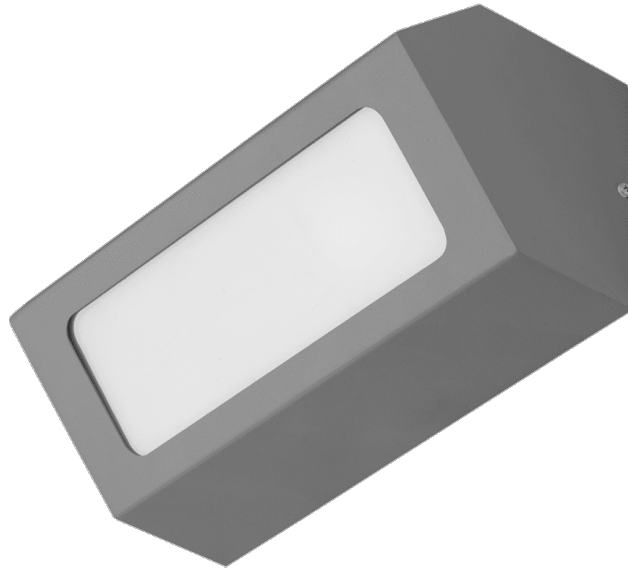

# TERRACO AS LED ALU PLX 1200LM IP54 I CL. 840 18W GREY

DETAILED CARD

## TECHNICAL PARAMETERS

<b>Index:</b>	995682
<b>Nominal power [W]:</b>	18
<b>Luminous flux [lm]*:</b>	1200
<b>Colour temperature [K]:</b>	4000
<b>Ingress protection:</b>	IP54
<b>Impact resistance:</b>	IK04
<b>Material of the body:</b>	aluminium
<b>Colour of the body:</b>	grey
<b>Diffuser material:</b>	PMMA
<b>Diffuser type:</b>	OPAL

## CHARACTERISTICS

Terraco AS LED is a luminaire with a modernist structure, distinguished by its striking minimalist design. The powder-coated aluminium body is available in four colours: grey, graphite, white and black. It features a high IP54 protection rating. It is designed for surface mounting.

## APPLICATION

The Terraco AS LED luminaire is particularly well-suited for external façade lighting, as well as for illuminating terraces and balconies. Its compact dimensions broaden its range of applications – it can illuminate recesses or hard-to-reach areas. Terraco luminaires can also be used indoors and arranged in various ways on walls to create interesting lighting schemes.