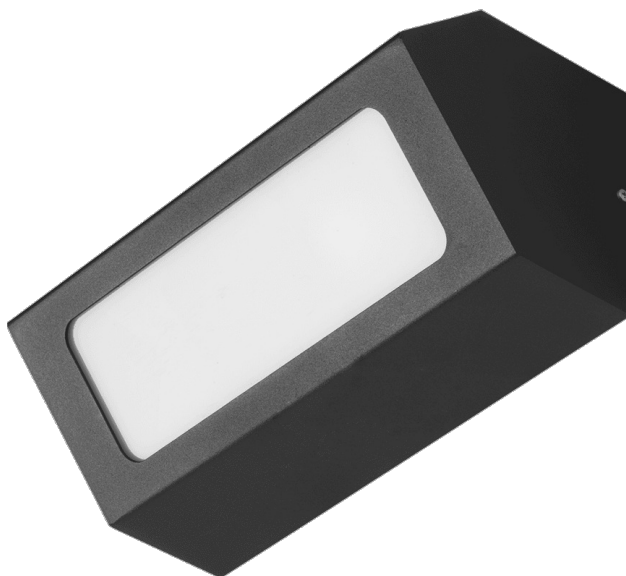

# TERRACO AS LED ALU PLX 1100LM IP54 | CL. 840 18W GRAPHITE

DETAILED CARD

## TECHNICAL PARAMETERS

<b>Index:</b>	995675
<b>Nominal power [W]:</b>	18
<b>Luminous flux [lm]*:</b>	1100
<b>Colour temperature [K]:</b>	4000
<b>Ingress protection:</b>	IP54
<b>Impact resistance:</b>	IK04
<b>Material of the body:</b>	aluminium
<b>Colour of the body:</b>	graphite
<b>Diffuser material:</b>	PMMA
<b>Diffuser type:</b>	OPAL

## CHARACTERISTICS

Terraco AS LED is a luminaire with a modernist structure, distinguished by its striking minimalist design. The powder-coated aluminium body is available in four colours: grey, graphite, white and black. It features a high IP54 protection rating. It is designed for surface mounting.

## APPLICATION

The Terraco AS LED luminaire is particularly well-suited for external façade lighting, as well as for illuminating terraces and balconies. Its compact dimensions broaden its range of applications – it can illuminate recesses or hard-to-reach areas. Terraco luminaires can also be used indoors and arranged in various ways on walls to create interesting lighting schemes.