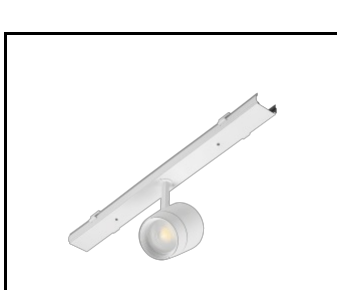

Linea S LED power set 7P (980978)