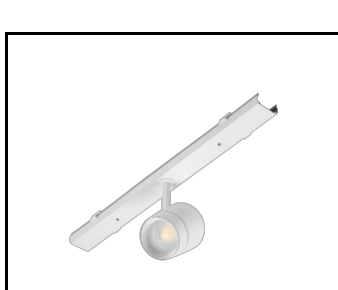

LINEA S LED 588mm AW DOT CS 2W
1h NM AT (981227)