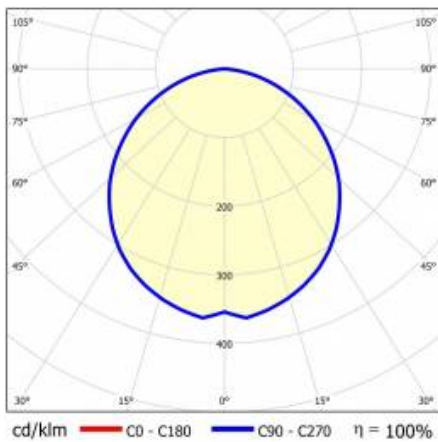

BARIS 52 LED Z 4503MM 15850LM 840 IP44 I CL. DALI PLX ANODE CO 120W NO DIFFUSER (30W/M)

DETAILED CARD

TECHNICAL PARAMETERS TABLE

Index:	153730	Diffuser material:	PC
EAN:	5905963153730	Diffuser type:	OPAL
Rated power of the luminaire [W]:	120	Colour of the body:	grey
Luminaire power [W/m]:	30	Dimensions (H/W/T/S) [mm]:	4503/69/52
Luminous flux [lm]:	15850	Ingress protection:	IP44
Supply voltage [V]:	220-240	Impact resistance:	IK03
Frequency [Hz]:	50 - 60	DIMM DALI:	yes
Luminous efficacy [lm/W]:	132	Working temperature [°C]:	35
Energy efficiency class:	D	Warranty [years]:	5
Electrical protection class:	I	CE certificate:	79/2026
Colour temperature [K]:	4000	ENEC Certificate:	PL BBJ/006/2022/M1
Color rendering index (Ra) >:	80	PZH certificate:	B-BK-60112-0357/2023
SDCM:	3	Manual:	Download PDF
LED lifespan L70B50 [h]:	150000	Environmental Product Declaration (EPD):	852/2025
LED lifespan L80B10 [h]:	100000	Category of application:	office lighting
LED lifespan L90B10 [h]:	50000	ISO Certificates:	9001:2015, 14001:2015, 45001:2018, 50001:2018

LIGHT CURVES