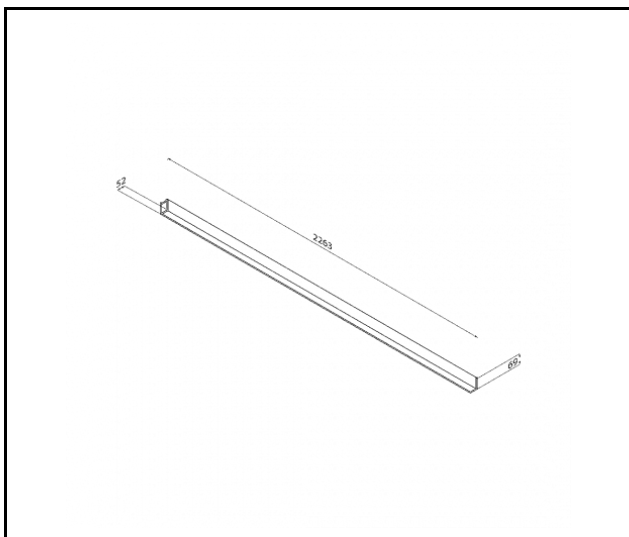

BARIS 52 LED Z 3383MM 7150LM 840 IP44 I CL. PLX ANODE CO 54W NO DIFFUSER (18W/M)

DETAILED CARD

TECHNICAL PICTURES