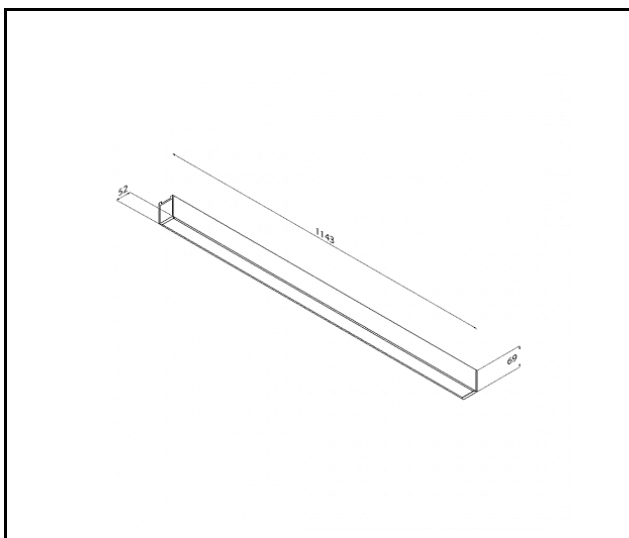

BARIS 52 LED Z 3383MM 7150LM 840 IP44 I CL. PLX ANODE CO 54W NO DIFFUSER (18W/M)

DETAILED CARD

TECHNICAL PICTURES