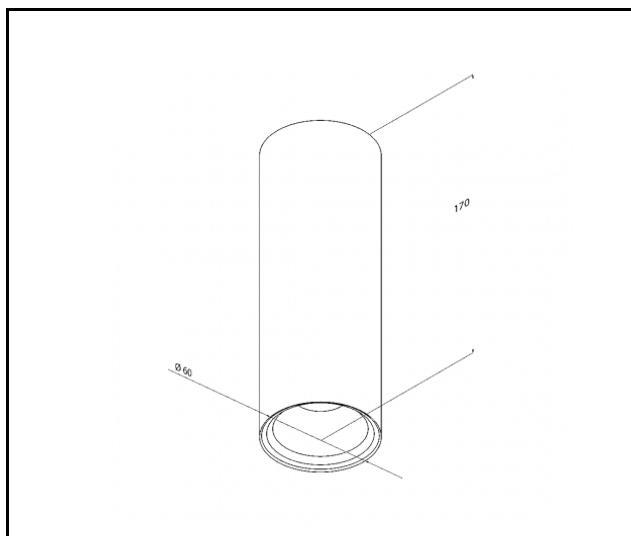

LUNGO II TRACK 1950LM 40° II CL. IP20 GREY 827 (18W)

DETAILED CARD

TECHNICAL PICTURES

Card creation date: 05 January 2026

The company reserves the right to make design changes or upgrades in the presented product. Product data sheet does not constitute an offer. * Parameter tolerance is +/- 10%

This product is a subject to electric and electronic waste equipment regulations (WEEE).

Certificate CE - Nr: 01/2026