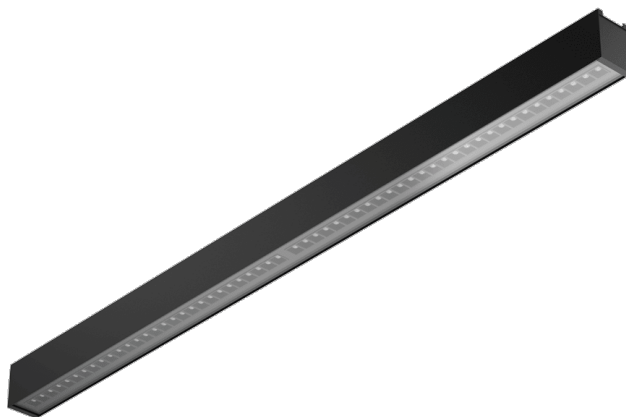

# BARIS 52 LED UGR PLUS N 5063MM 19500LM 830 IP44 I CL. DALI BLACK 166W NO DIFFUSER 70D (37W/M)

DETAILED CARD

## TECHNICAL PARAMETERS

<b>Index:</b>	124228
<b>Ingress protection:</b>	IP44
<b>Impact resistance:</b>	IK03
<b>Rated power of the luminaire [W]*:</b>	166
<b>Luminaire power [W/m]:</b>	37
<b>Luminous flux [lm]*:</b>	19500
<b>Colour temperature [K]:</b>	3000
<b>Color rendering index (Ra) &gt;:</b>	80
<b>SDCM:</b>	3
<b>Energy efficiency class:</b>	D

## CHARACTERISTICS

Baris 52 LED UGR Plus is a modern LED linear luminaire designed for flexible, elegant lighting arrangements. Available in 9 lengths (1143–5623 mm) and with the possibility of connecting into unlimited lines, it fits perfectly into any interior. Precise UGR < 19 optics ensure comfortable working conditions, while efficiency of up to 143 lm/W guarantees high performance and energy savings. Available in surface-mounted or suspended versions, in grey, white and black, with an aluminium body and DALI or on/off control. It is the perfect combination of modern design, quality and functionality – ideal for offices, commercial spaces and modern interiors.