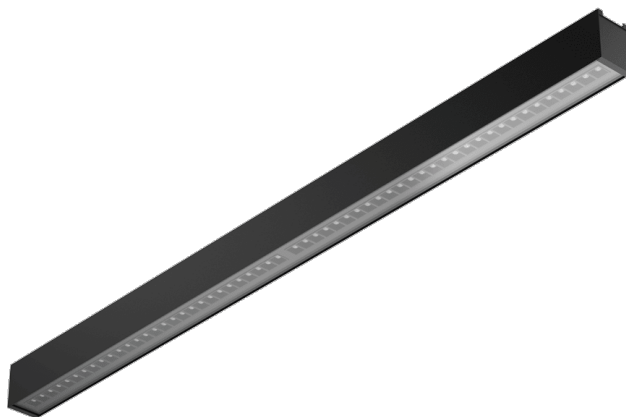

BARIS 52 LED UGR PLUS N 3943MM 12500LM 840 IP44 I CL. BLACK 105W NO DIFFUSER 70D (30W/M)

DETAILED CARD

TECHNICAL PARAMETERS

Index:	123474
Ingress protection:	IP44
Impact resistance:	IK03
Luminaire power [W/m]:	30
Luminous flux [lm]*:	12500
Colour temperature [K]:	4000
Color rendering index (Ra) >:	80
SDCM:	3
Energy efficiency class:	D
Material of the body:	aluminium

CHARACTERISTICS

Baris 52 LED UGR Plus is a modern LED linear luminaire designed for flexible, elegant lighting arrangements. Available in 9 lengths (1143–5623 mm) and with the possibility of connecting into unlimited lines, it fits perfectly into any interior. Precise UGR < 19 optics ensure comfortable working conditions, while efficiency of up to 143 lm/W guarantees high performance and energy savings. Available in surface-mounted or suspended versions, in grey, white and black, with an aluminium body and DALI or on/off control. It is the perfect combination of modern design, quality and functionality – ideal for offices, commercial spaces and modern interiors.

APPLICATION

The luminaire is designed for indoor use. It is used as a main light source and is ideal for office work requiring visual concentration. Its unique design, energy-efficient LED modules and compatibility with external DALI lighting control systems make it ideal for use in modern A+ class office buildings, particularly in representative rooms.