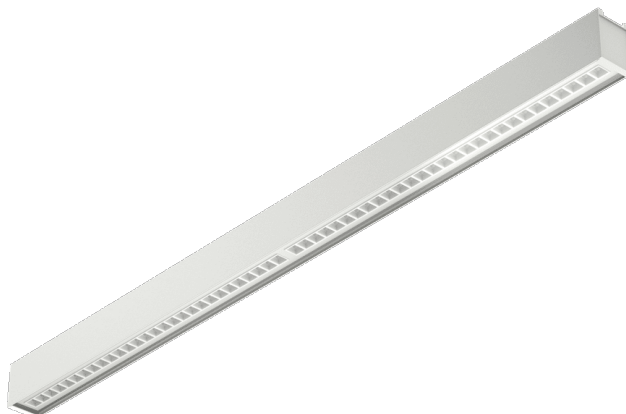

# BARIS 52 LED UGR PLUS N 3943MM 12325LM 830 IP44 I CL. WHITE 94W NO DIFFUSER 70D (27W/M)

DETAILED CARD

## CHARACTERISTICS

Baris 52 LED UGR Plus is a modern LED linear luminaire designed for flexible, elegant lighting arrangements. Available in 9 lengths (1143–5623 mm) and with the possibility of connecting into unlimited lines, it fits perfectly into any interior. Precise UGR < 19 optics ensure comfortable working conditions, while efficiency of up to 143 lm/W guarantees high performance and energy savings. Available in surface-mounted or suspended versions, in grey, white and black, with an aluminium body and DALI or on/off control. It is the perfect combination of modern design, quality and functionality – ideal for offices, commercial spaces and modern interiors.

## APPLICATION

The luminaire is designed for indoor use. It is used as a main light source and is ideal for office work requiring visual concentration. Its unique design, energy-efficient LED modules and compatibility with external DALI lighting control systems make it ideal for use in modern A+ class office buildings, particularly in representative rooms.