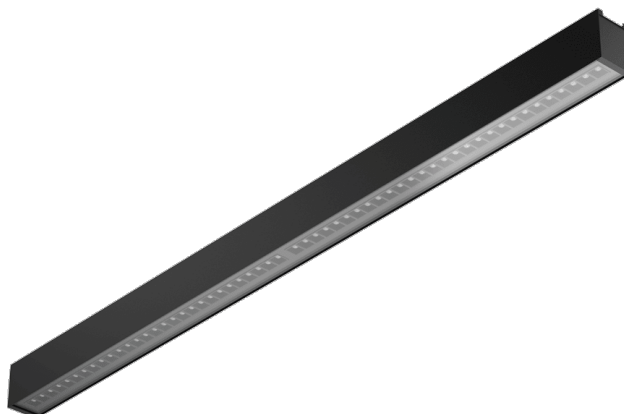

BARIS 52 LED UGR PLUS N 3943MM 11950LM 830 IP44 I CL. BLACK 105W NO DIFFUSER 70D (30W/M)

DETAILED CARD

TECHNICAL PARAMETERS

Index:	123412
Ingress protection:	IP44
Impact resistance:	IK03
Luminaire power [W/m]:	30
Luminous flux [lm]*:	11950
Colour temperature [K]:	3000
Color rendering index (Ra) >:	80
SDCM:	3
Energy efficiency class:	E
Material of the body:	aluminium

CHARACTERISTICS

Baris 52 LED UGR Plus is a modern LED linear luminaire designed for flexible, elegant lighting arrangements. Available in 9 lengths (1143–5623 mm) and with the possibility of connecting into unlimited lines, it fits perfectly into any interior. Precise UGR < 19 optics ensure comfortable working conditions, while efficiency of up to 143 lm/W guarantees high performance and energy savings. Available in surface-mounted or suspended versions, in grey, white and black, with an aluminium body and DALI or on/off control. It is the perfect combination of modern design, quality and functionality – ideal for offices, commercial spaces and modern interiors.

APPLICATION

The luminaire is designed for indoor use. It is used as a main light source and is ideal for office work requiring visual concentration. Its unique design, energy-efficient LED modules and compatibility with external DALI lighting control systems make it ideal for use in modern A+ class office buildings, particularly in representative rooms.