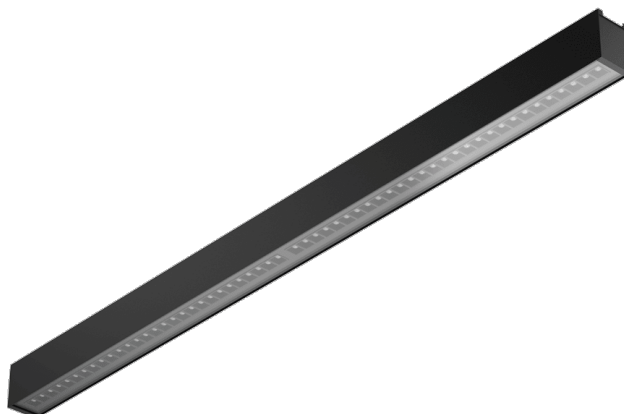

BARIS 52 LED UGR PLUS N 3943MM 11950LM 830 IP44 I CL. BLACK 105W NO DIFFUSER 70D (30W/M)

DETAILED CARD

TECHNICAL PARAMETERS

Index:	123412
Ingress protection:	IP44
Impact resistance:	IK03
Rated power of the luminaire [W]*:	105
Luminaire power [W/m]:	30
Luminous flux [lm]*:	11950
Colour temperature [K]:	3000
Color rendering index (Ra) >:	80
SDCM:	3
Energy efficiency class:	E

CHARACTERISTICS

Baris 52 LED UGR Plus is a modern LED linear luminaire designed for flexible, elegant lighting arrangements. Available in 9 lengths (1143–5623 mm) and with the possibility of connecting into unlimited lines, it fits perfectly into any interior. Precise UGR < 19 optics ensure comfortable working conditions, while efficiency of up to 143 lm/W guarantees high performance and energy savings. Available in surface-mounted or suspended versions, in grey, white and black, with an aluminium body and DALI or on/off control. It is the perfect combination of modern design, quality and functionality – ideal for offices, commercial spaces and modern interiors.

APPLICATION

The luminaire is designed for indoor use. It is used as a main light source and is ideal for office work requiring visual concentration. Its unique design, energy-efficient LED modules and compatibility with external DALI lighting control systems make it ideal for use in modern A+ class office buildings, particularly in representative rooms.