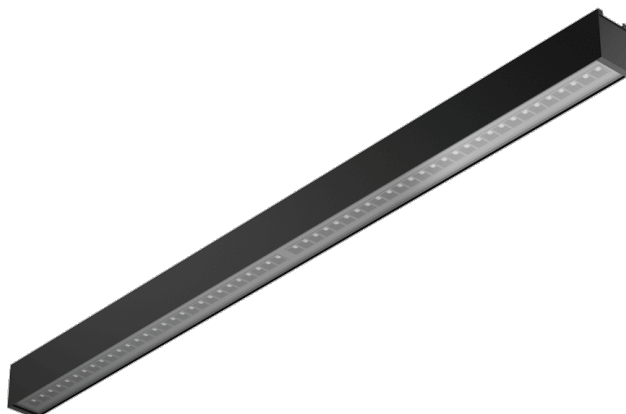

BARIS 52 LED UGR PLUS N 3383MM 10250LM 830 IP44 I CL. BLACK 90W NO DIFFUSER 70D (30W/M)

DETAILED CARD

TECHNICAL PARAMETERS

Index:	122996
Ingress protection:	IP44
Impact resistance:	IK03
Rated power of the luminaire [W]*:	90
Luminaire power [W/m]:	30
Luminous flux [lm]*:	10250
Colour temperature [K]:	3000
Color rendering index (Ra) >:	80
SDCM:	3
Energy efficiency class:	E

CHARACTERISTICS

Baris 52 LED UGR Plus is a modern LED linear luminaire designed for flexible, elegant lighting arrangements. Available in 9 lengths (1143–5623 mm) and with the possibility of connecting into unlimited lines, it fits perfectly into any interior. Precise UGR < 19 optics ensure comfortable working conditions, while efficiency of up to 143 lm/W guarantees high performance and energy savings. Available in surface-mounted or suspended versions, in grey, white and black, with an aluminium body and DALI or on/off control. It is the perfect combination of modern design, quality and functionality – ideal for offices, commercial spaces and modern interiors.

APPLICATION

The luminaire is designed for indoor use. It is used as a main light source and is ideal for office work requiring visual concentration. Its unique design, energy-efficient LED modules and compatibility with external DALI lighting control systems make it ideal for use in modern A+ class office buildings, particularly in representative rooms.