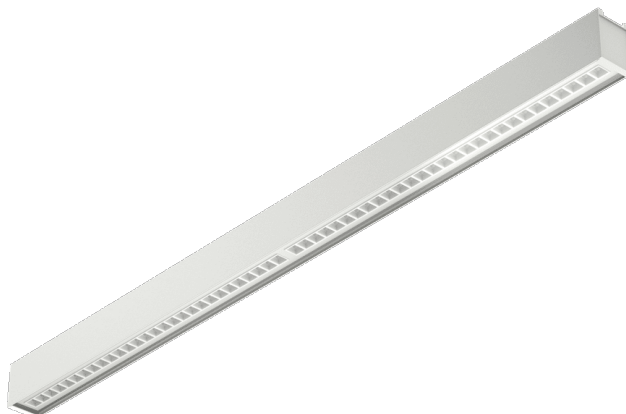

BARIS 52 LED UGR PLUS N 2823MM 8800LM 830 IP44 I CL. DALI WHITE 67W NO DIFFUSER 70D (27W/M)

DETAILED CARD

TECHNICAL PARAMETERS

Index:	122903
Ingress protection:	IP44
Impact resistance:	IK03
Rated power of the luminaire [W]*:	67
Luminaire power [W/m]:	27
Luminous flux [lm]*:	8800
Colour temperature [K]:	3000
Color rendering index (Ra) >:	80
SDCM:	3
Energy efficiency class:	D

CHARACTERISTICS

Baris 52 LED UGR Plus is a modern LED linear luminaire designed for flexible, elegant lighting arrangements. Available in 9 lengths (1143–5623 mm) and with the possibility of connecting into unlimited lines, it fits perfectly into any interior. Precise UGR < 19 optics ensure comfortable working conditions, while efficiency of up to 143 lm/W guarantees high performance and energy savings. Available in surface-mounted or suspended versions, in grey, white and black, with an aluminium body and DALI or on/off control. It is the perfect combination of modern design, quality and functionality – ideal for offices, commercial spaces and modern interiors.

APPLICATION

The luminaire is designed for indoor use. It is used as a main light source and is ideal for office work requiring visual concentration. Its unique design, energy-efficient LED modules and compatibility with external DALI lighting control systems make it ideal for use in modern A+ class office buildings, particularly in representative rooms.

Baris 52 - linear connector.
straight (318023)

Baris 52 - Dali black power
suspension (318078)

Card creation date: 04 December 2025

The company reserves the right to make design changes or upgrades in the presented product. Product data sheet does not constitute an offer. * Parameter tolerance is +/- 10%