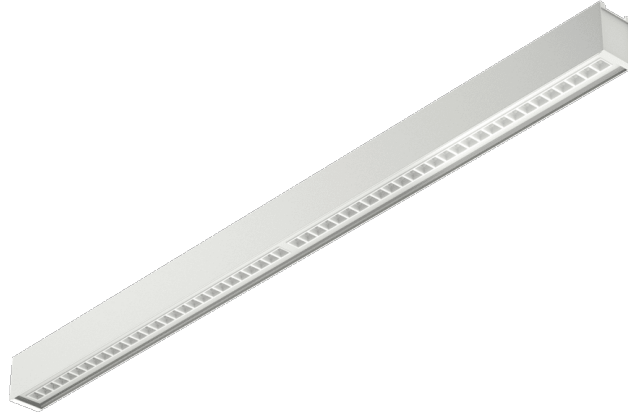

# BARIS 52 LED UGR PLUS N 2823MM 7100LM 840 IP44 I CL. WHITE 52W NO DIFFUSER 70D (20W/M)

DETAILED CARD

## TECHNICAL PARAMETERS

<b>Index:</b>	122835
<b>Ingress protection:</b>	IP44
<b>Impact resistance:</b>	IK03
<b>Rated power of the luminaire [W]*:</b>	52
<b>Luminaire power [W/m]:</b>	20
<b>Luminous flux [lm]*:</b>	7100
<b>Colour temperature [K]:</b>	4000
<b>Color rendering index (Ra) &gt;:</b>	80
<b>SDCM:</b>	3
<b>Energy efficiency class:</b>	C

## CHARACTERISTICS

Baris 52 LED UGR Plus is a modern LED linear luminaire designed for flexible, elegant lighting arrangements. Available in 9 lengths (1143–5623 mm) and with the possibility of connecting into unlimited lines, it fits perfectly into any interior. Precise UGR < 19 optics ensure comfortable working conditions, while efficiency of up to 143 lm/W guarantees high performance and energy savings. Available in surface-mounted or suspended versions, in grey, white and black, with an aluminium body and DALI or on/off control. It is the perfect combination of modern design, quality and functionality – ideal for offices, commercial spaces and modern interiors.

## APPLICATION

The luminaire is designed for indoor use. It is used as a main light source and is ideal for office work requiring visual concentration. Its unique design, energy-efficient LED modules and compatibility with external DALI lighting control systems make it ideal for use in modern A+ class office buildings, particularly in representative rooms.