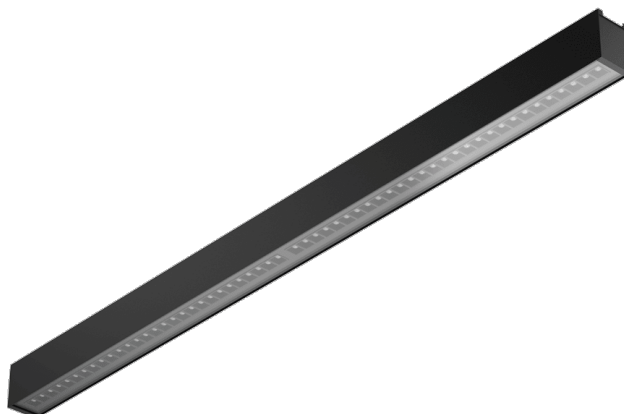

# BARIS 52 LED UGR PLUS N 2823MM 8925LM 840 IP44 I CL. BLACK 75W NO DIFFUSER 70D (30W/M)

DETAILED CARD

## CHARACTERISTICS

Baris 52 LED UGR Plus is a modern LED linear luminaire designed for flexible, elegant lighting arrangements. Available in 9 lengths (1143–5623 mm) and with the possibility of connecting into unlimited lines, it fits perfectly into any interior. Precise UGR < 19 optics ensure comfortable working conditions, while efficiency of up to 143 lm/W guarantees high performance and energy savings. Available in surface-mounted or suspended versions, in grey, white and black, with an aluminium body and DALI or on/off control. It is the perfect combination of modern design, quality and functionality – ideal for offices, commercial spaces and modern interiors.