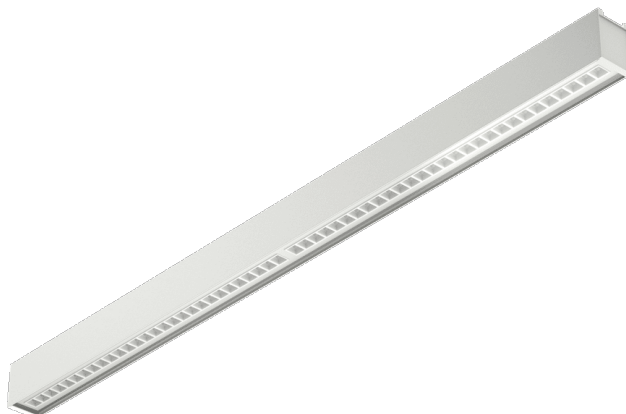

BARIS 52 LED UGR PLUS N 2823MM 8800LM 830 IP44 I CL. WHITE 67W NO DIFFUSER 70D (27W/M)

DETAILED CARD

TECHNICAL PARAMETERS

Index:	122781
Ingress protection:	IP44
Impact resistance:	IK03
Rated power of the luminaire [W]*:	67
Luminaire power [W/m]:	27
Luminous flux [lm]*:	8800
Colour temperature [K]:	3000
Color rendering index (Ra) >:	80
SDCM:	3
Energy efficiency class:	D

CHARACTERISTICS

Baris 52 LED UGR Plus is a modern LED linear luminaire designed for flexible, elegant lighting arrangements. Available in 9 lengths (1143–5623 mm) and with the possibility of connecting into unlimited lines, it fits perfectly into any interior. Precise UGR < 19 optics ensure comfortable working conditions, while efficiency of up to 143 lm/W guarantees high performance and energy savings. Available in surface-mounted or suspended versions, in grey, white and black, with an aluminium body and DALI or on/off control. It is the perfect combination of modern design, quality and functionality – ideal for offices, commercial spaces and modern interiors.

APPLICATION

The luminaire is designed for indoor use. It is used as a main light source and is ideal for office work requiring visual concentration. Its unique design, energy-efficient LED modules and compatibility with external DALI lighting control systems make it ideal for use in modern A+ class office buildings, particularly in representative rooms.

Baris 52 - linear connector.
straight (318023)

Baris 52 - Dali black power
suspension (318078)

Card creation date: 04 December 2025

The company reserves the right to make design changes or upgrades in the presented product. Product data sheet does not constitute an offer. * Parameter tolerance is +/- 10%