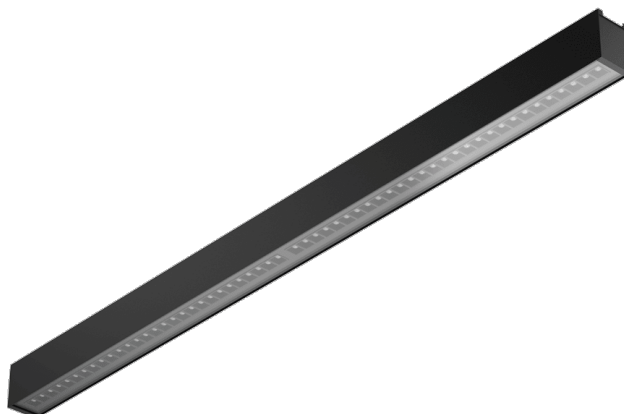

BARIS 52 LED UGR PLUS N 2263MM 9050LM 840 IP44 I CL. DALI BLACK 74W NO DIFFUSER 70D (37W/M)

DETAILED CARD

TECHNICAL PARAMETERS

Index:	122705
Ingress protection:	IP44
Impact resistance:	IK03
Rated power of the luminaire [W]*:	74
Luminaire power [W/m]:	37
Luminous flux [lm]*:	9050
Colour temperature [K]:	4000
Color rendering index (Ra) >:	80
SDCM:	3
Energy efficiency class:	D

CHARACTERISTICS

Baris 52 LED UGR Plus is a modern LED linear luminaire designed for flexible, elegant lighting arrangements. Available in 9 lengths (1143–5623 mm) and with the possibility of connecting into unlimited lines, it fits perfectly into any interior. Precise UGR < 19 optics ensure comfortable working conditions, while efficiency of up to 143 lm/W guarantees high performance and energy savings. Available in surface-mounted or suspended versions, in grey, white and black, with an aluminium body and DALI or on/off control. It is the perfect combination of modern design, quality and functionality – ideal for offices, commercial spaces and modern interiors.

APPLICATION

The luminaire is designed for indoor use. It is used as a main light source and is ideal for office work requiring visual concentration. Its unique design, energy-efficient LED modules and compatibility with external DALI lighting control systems make it ideal for use in modern A+ class office buildings, particularly in representative rooms.