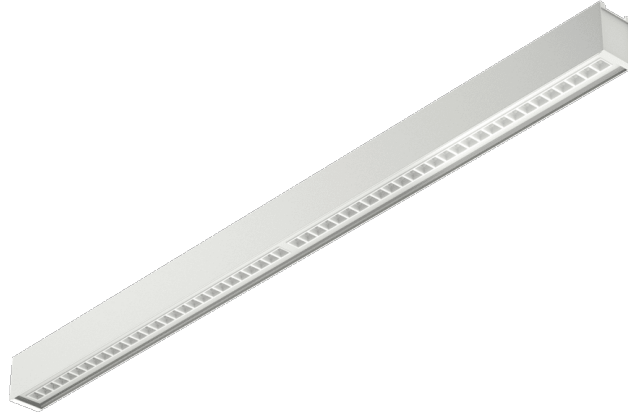

BARIS 52 LED UGR PLUS N 1703MM 4275LM 840 IP44 I CL. WHITE 32W NO DIFFUSER 70D (20W/M)

DETAILED CARD

TECHNICAL PARAMETERS

Index:	122347
Ingress protection:	IP44
Impact resistance:	IK03
Rated power of the luminaire [W]*:	32
Luminaire power [W/m]:	20
Luminous flux [lm]*:	4275
Colour temperature [K]:	4000
Color rendering index (Ra) >:	80
SDCM:	3
Energy efficiency class:	D

CHARACTERISTICS

Baris 52 LED UGR Plus is a modern LED linear luminaire designed for flexible, elegant lighting arrangements. Available in 9 lengths (1143–5623 mm) and with the possibility of connecting into unlimited lines, it fits perfectly into any interior. Precise UGR < 19 optics ensure comfortable working conditions, while efficiency of up to 143 lm/W guarantees high performance and energy savings. Available in surface-mounted or suspended versions, in grey, white and black, with an aluminium body and DALI or on/off control. It is the perfect combination of modern design, quality and functionality – ideal for offices, commercial spaces and modern interiors.

APPLICATION

The luminaire is designed for indoor use. It is used as a main light source and is ideal for office work requiring visual concentration. Its unique design, energy-efficient LED modules and compatibility with external DALI lighting control systems make it ideal for use in modern A+ class office buildings, particularly in representative rooms.

Baris 52 - linear connector.
straight (318023)

Baris 52 - Dali black power
suspension (318078)

Card creation date: 04 December 2025

The company reserves the right to make design changes or upgrades in the presented product. Product data sheet does not constitute an offer. * Parameter tolerance is +/- 10%