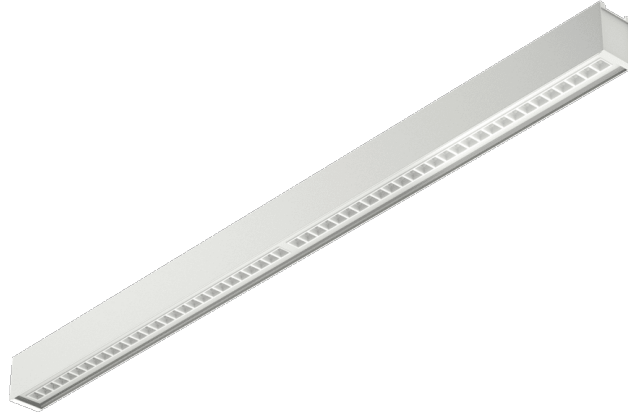

# BARIS 52 LED UGR PLUS N 1143MM 3675LM 840 IP44 I CL. DALI WHITE 27W NO DIFFUSER 70D (27W/M)

DETAILED CARD

## TECHNICAL PARAMETERS

<b>Index:</b>	122231
<b>Ingress protection:</b>	IP44
<b>Impact resistance:</b>	IK03
<b>Luminaire power [W/m]:</b>	27
<b>Luminous flux [lm]*:</b>	3675
<b>Colour temperature [K]:</b>	4000
<b>Color rendering index (Ra) &gt;:</b>	80
<b>SDCM:</b>	3
<b>Energy efficiency class:</b>	C
<b>Material of the body:</b>	aluminium

## CHARACTERISTICS

Baris 52 LED UGR Plus is a modern LED linear luminaire designed for flexible, elegant lighting arrangements. Available in 9 lengths (1143–5623 mm) and with the possibility of connecting into unlimited lines, it fits perfectly into any interior. Precise UGR < 19 optics ensure comfortable working conditions, while efficiency of up to 143 lm/W guarantees high performance and energy savings. Available in surface-mounted or suspended versions, in grey, white and black, with an aluminium body and DALI or on/off control. It is the perfect combination of modern design, quality and functionality – ideal for offices, commercial spaces and modern interiors.

## APPLICATION

The luminaire is designed for indoor use. It is used as a main light source and is ideal for office work requiring visual concentration. Its unique design, energy-efficient LED modules and compatibility with external DALI lighting control systems make it ideal for use in modern A+ class office buildings, particularly in representative rooms.