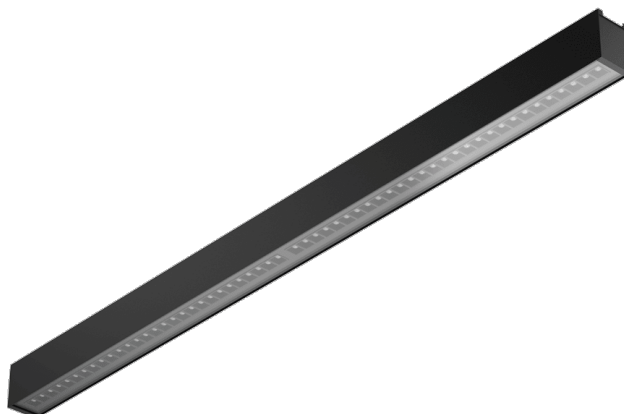

BARIS 52 LED UGR PLUS N 1143MM 3575LM 840 IP44 I CL. DALI BLACK 30W NO DIFFUSER 70D (30W/M)

DETAILED CARD

TECHNICAL PARAMETERS

Index:	122200
Ingress protection:	IP44
Impact resistance:	IK03
Luminaire power [W/m]:	30
Luminous flux [lm]*:	3575
Colour temperature [K]:	4000
Color rendering index (Ra) >:	80
SDCM:	3
Energy efficiency class:	D
Material of the body:	aluminium

CHARACTERISTICS

Baris 52 LED UGR Plus is a modern LED linear luminaire designed for flexible, elegant lighting arrangements. Available in 9 lengths (1143–5623 mm) and with the possibility of connecting into unlimited lines, it fits perfectly into any interior. Precise UGR < 19 optics ensure comfortable working conditions, while efficiency of up to 143 lm/W guarantees high performance and energy savings. Available in surface-mounted or suspended versions, in grey, white and black, with an aluminium body and DALI or on/off control. It is the perfect combination of modern design, quality and functionality – ideal for offices, commercial spaces and modern interiors.

APPLICATION

The luminaire is designed for indoor use. It is used as a main light source and is ideal for office work requiring visual concentration. Its unique design, energy-efficient LED modules and compatibility with external DALI lighting control systems make it ideal for use in modern A+ class office buildings, particularly in representative rooms.