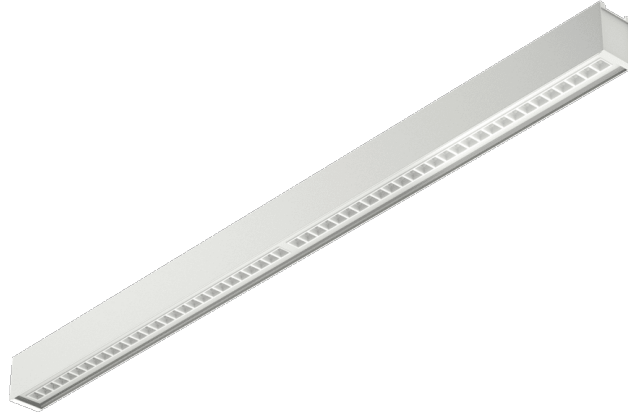

# BARIS 52 LED UGR PLUS N 1143MM 2750LM 830 IP44 I CL. DALI WHITE 20W NO DIFFUSER 70D (20W/M)

DETAILED CARD

## TECHNICAL PARAMETERS

<b>Index:</b>	122163
<b>Ingress protection:</b>	IP44
<b>Impact resistance:</b>	IK03
<b>Rated power of the luminaire [W]*:</b>	20
<b>Luminaire power [W/m]:</b>	20
<b>Luminous flux [lm]*:</b>	2750
<b>Colour temperature [K]:</b>	3000
<b>Color rendering index (Ra) &gt;:</b>	80
<b>SDCM:</b>	3
<b>Energy efficiency class:</b>	C

## CHARACTERISTICS

Baris 52 LED UGR Plus is a modern LED linear luminaire designed for flexible, elegant lighting arrangements. Available in 9 lengths (1143–5623 mm) and with the possibility of connecting into unlimited lines, it fits perfectly into any interior. Precise UGR < 19 optics ensure comfortable working conditions, while efficiency of up to 143 lm/W guarantees high performance and energy savings. Available in surface-mounted or suspended versions, in grey, white and black, with an aluminium body and DALI or on/off control. It is the perfect combination of modern design, quality and functionality – ideal for offices, commercial spaces and modern interiors.

## APPLICATION

The luminaire is designed for indoor use. It is used as a main light source and is ideal for office work requiring visual concentration. Its unique design, energy-efficient LED modules and compatibility with external DALI lighting control systems make it ideal for use in modern A+ class office buildings, particularly in representative rooms.