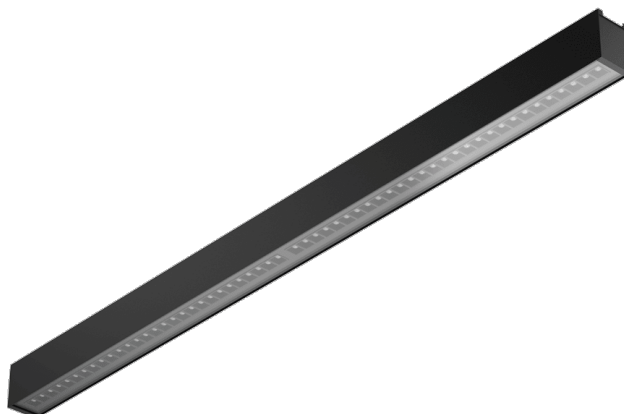

BARIS 52 LED UGR PLUS N 1143MM 4350LM 830 IP44 I CL. DALI BLACK 37W NO DIFFUSER 70D (37W/M)

DETAILED CARD

TECHNICAL PARAMETERS

Index:	122156
Ingress protection:	IP44
Impact resistance:	IK03
Rated power of the luminaire [W]*:	37
Luminaire power [W/m]:	37
Luminous flux [lm]*:	4350
Colour temperature [K]:	3000
Color rendering index (Ra) >:	80
SDCM:	3
Energy efficiency class:	D

CHARACTERISTICS

Baris 52 LED UGR Plus is a modern LED linear luminaire designed for flexible, elegant lighting arrangements. Available in 9 lengths (1143–5623 mm) and with the possibility of connecting into unlimited lines, it fits perfectly into any interior. Precise UGR < 19 optics ensure comfortable working conditions, while efficiency of up to 143 lm/W guarantees high performance and energy savings. Available in surface-mounted or suspended versions, in grey, white and black, with an aluminium body and DALI or on/off control. It is the perfect combination of modern design, quality and functionality – ideal for offices, commercial spaces and modern interiors.

APPLICATION

The luminaire is designed for indoor use. It is used as a main light source and is ideal for office work requiring visual concentration. Its unique design, energy-efficient LED modules and compatibility with external DALI lighting control systems make it ideal for use in modern A+ class office buildings, particularly in representative rooms.