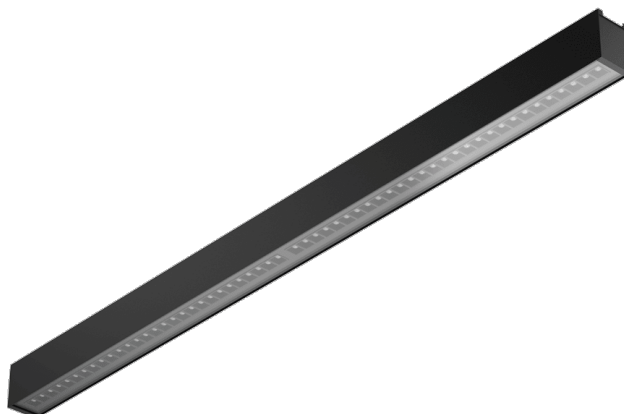

BARIS 52 LED UGR PLUS N 1143MM 3575LM 840 IP44 I CL. BLACK 30W NO DIFFUSER 70D (30W/M)

DETAILED CARD

TECHNICAL PARAMETERS

Index:	122088
Ingress protection:	IP44
Impact resistance:	IK03
Rated power of the luminaire [W]*:	30
Luminaire power [W/m]:	30
Luminous flux [lm]*:	3575
Colour temperature [K]:	4000
Color rendering index (Ra) >:	80
SDCM:	3
Energy efficiency class:	D

CHARACTERISTICS

Baris 52 LED UGR Plus is a modern LED linear luminaire designed for flexible, elegant lighting arrangements. Available in 9 lengths (1143–5623 mm) and with the possibility of connecting into unlimited lines, it fits perfectly into any interior. Precise UGR < 19 optics ensure comfortable working conditions, while efficiency of up to 143 lm/W guarantees high performance and energy savings. Available in surface-mounted or suspended versions, in grey, white and black, with an aluminium body and DALI or on/off control. It is the perfect combination of modern design, quality and functionality – ideal for offices, commercial spaces and modern interiors.

APPLICATION

The luminaire is designed for indoor use. It is used as a main light source and is ideal for office work requiring visual concentration. Its unique design, energy-efficient LED modules and compatibility with external DALI lighting control systems make it ideal for use in modern A+ class office buildings, particularly in representative rooms.

Baris 52 - linear connector.
straight (318023)

Baris 52 - Dali black power
suspension (318078)

Card creation date: 04 December 2025

The company reserves the right to make design changes or upgrades in the presented product. Product data sheet does not constitute an offer. * Parameter tolerance is +/- 10%