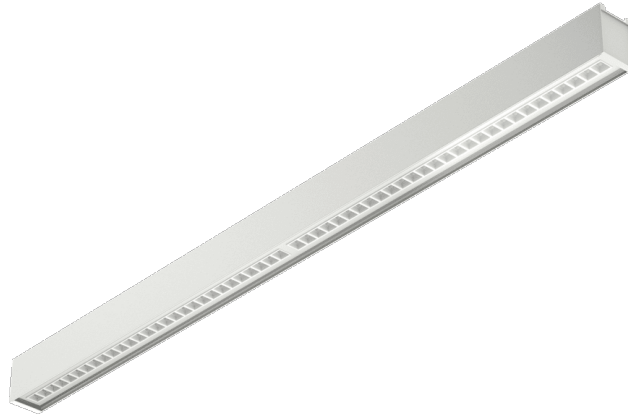

BARIS 52 LED UGR PLUS N 1143MM 2750LM 830 IP44 I CL. WHITE 20W NO DIFFUSER 70D (20W/M)

DETAILED CARD

TECHNICAL PARAMETERS

Index:	122040
Ingress protection:	IP44
Impact resistance:	IK03
Rated power of the luminaire [W]*:	20
Luminaire power [W/m]:	20
Luminous flux [lm]*:	2750
Colour temperature [K]:	3000
Color rendering index (Ra) >:	80
SDCM:	3
Energy efficiency class:	C

CHARACTERISTICS

Baris 52 LED UGR Plus is a modern LED linear luminaire designed for flexible, elegant lighting arrangements. Available in 9 lengths (1143–5623 mm) and with the possibility of connecting into unlimited lines, it fits perfectly into any interior. Precise UGR < 19 optics ensure comfortable working conditions, while efficiency of up to 143 lm/W guarantees high performance and energy savings. Available in surface-mounted or suspended versions, in grey, white and black, with an aluminium body and DALI or on/off control. It is the perfect combination of modern design, quality and functionality – ideal for offices, commercial spaces and modern interiors.

APPLICATION

The luminaire is designed for indoor use. It is used as a main light source and is ideal for office work requiring visual concentration. Its unique design, energy-efficient LED modules and compatibility with external DALI lighting control systems make it ideal for use in modern A+ class office buildings, particularly in representative rooms.