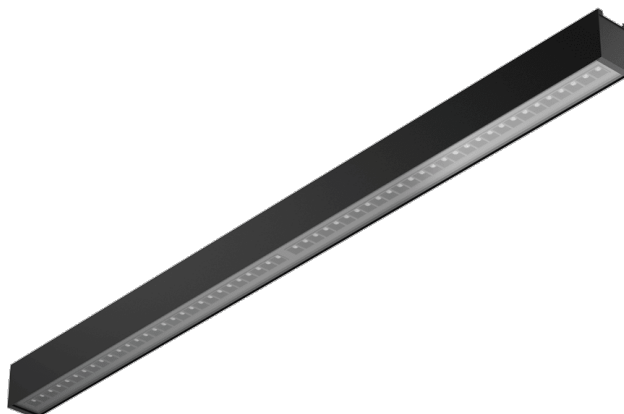

BARIS 52 LED UGR PLUS N 1143MM 4350LM 830 IP44 I CL. BLACK 37W NO DIFFUSER 70D (37W/M)

DETAILED CARD

TECHNICAL PARAMETERS

Index:	122033
Ingress protection:	IP44
Impact resistance:	IK03
Rated power of the luminaire [W]*:	37
Luminaire power [W/m]:	37
Luminous flux [lm]*:	4350
Colour temperature [K]:	3000
Color rendering index (Ra) >:	80
SDCM:	3
Energy efficiency class:	D

CHARACTERISTICS

Baris 52 LED UGR Plus is a modern LED linear luminaire designed for flexible, elegant lighting arrangements. Available in 9 lengths (1143–5623 mm) and with the possibility of connecting into unlimited lines, it fits perfectly into any interior. Precise UGR < 19 optics ensure comfortable working conditions, while efficiency of up to 143 lm/W guarantees high performance and energy savings. Available in surface-mounted or suspended versions, in grey, white and black, with an aluminium body and DALI or on/off control. It is the perfect combination of modern design, quality and functionality – ideal for offices, commercial spaces and modern interiors.

APPLICATION

The luminaire is designed for indoor use. It is used as a main light source and is ideal for office work requiring visual concentration. Its unique design, energy-efficient LED modules and compatibility with external DALI lighting control systems make it ideal for use in modern A+ class office buildings, particularly in representative rooms.

Baris 52 - linear connector.
straight (318023)

Baris 52 - Dali black power
suspension (318078)

Card creation date: 04 December 2025

The company reserves the right to make design changes or upgrades in the presented product. Product data sheet does not constitute an offer. * Parameter tolerance is +/- 10%