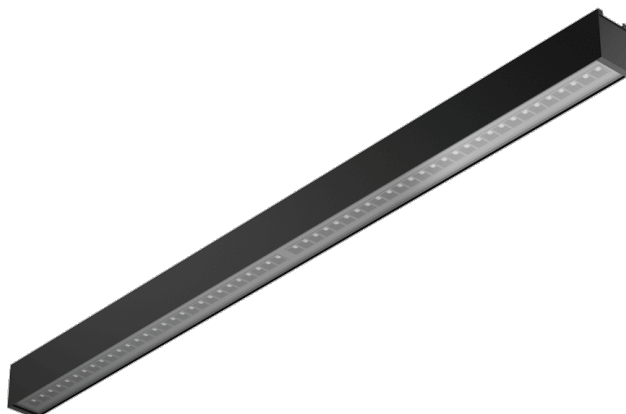

BARIS 52 LED UGR PLUS N 1143MM 3425LM 830 IP44 I CL. BLACK 30W NO DIFFUSER 70D (30W/M)

DETAILED CARD

TECHNICAL PARAMETERS

Index:	122026
Ingress protection:	IP44
Impact resistance:	IK03
Rated power of the luminaire [W]*:	30
Luminaire power [W/m]:	30
Luminous flux [lm]*:	3425
Colour temperature [K]:	3000
Color rendering index (Ra) >:	80
SDCM:	3
Energy efficiency class:	E

CHARACTERISTICS

Baris 52 LED UGR Plus is a modern LED linear luminaire designed for flexible, elegant lighting arrangements. Available in 9 lengths (1143–5623 mm) and with the possibility of connecting into unlimited lines, it fits perfectly into any interior. Precise UGR < 19 optics ensure comfortable working conditions, while efficiency of up to 143 lm/W guarantees high performance and energy savings. Available in surface-mounted or suspended versions, in grey, white and black, with an aluminium body and DALI or on/off control. It is the perfect combination of modern design, quality and functionality – ideal for offices, commercial spaces and modern interiors.

APPLICATION

The luminaire is designed for indoor use. It is used as a main light source and is ideal for office work requiring visual concentration. Its unique design, energy-efficient LED modules and compatibility with external DALI lighting control systems make it ideal for use in modern A+ class office buildings, particularly in representative rooms.

Baris 52 - linear connector.
straight (318023)

Baris 52 - Dali black power
suspension (318078)

Card creation date: 04 December 2025

The company reserves the right to make design changes or upgrades in the presented product. Product data sheet does not constitute an offer. * Parameter tolerance is +/- 10%