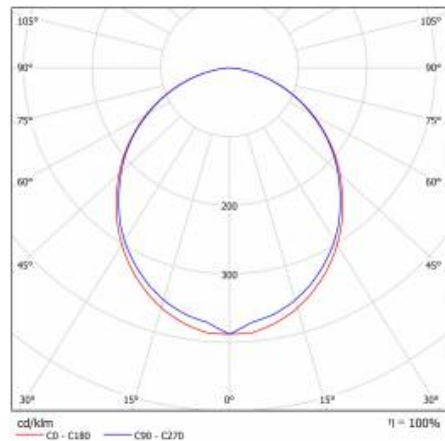

ELEGANTE LED 1136MM 2400LM OPAL IP44 830 (30W)

DETAILED CARD

TECHNICAL PARAMETERS TABLE

Light source:	LED module	Dimensions (H/W/T/S) [mm]:	1136/52/66
Nominal power [W]:	30	Mounting dimensions [mm]:	1139/54
Rated power of the luminaire [W]:	33.50	Impact resistance:	IK02
Supply voltage [V]:	220-240	Ingress protection:	IP44/20
Frequency [Hz]:	50 - 60	Mounting version:	recessed
Luminous flux [lm]:	2400	Working temperature [°C]:	from -17 to +35
Luminous efficacy [lm/W]:	71	Accessories included:	diffuser
Energy efficiency class:	G	Net weight [kg]:	2.200
Electrical protection class:	I	CE certificate:	243/2023
Colour temperature [K]:	3000	Index:	388583
Colour rendering index:	>80	EAN:	5905963388583
SDCM:	≤ 3	Category type:	systems
LED lifespan L70B50 [h]:	115000	Version:	individual
Diffuser material:	PC	Product line:	INDIVIDUAL VARIANT 30W/15W
Diffuser type:	OPAL	Light distribution type:	open space
Diffuser colour:	white		
Material of the body:	aluminium		
Colour of the body:	silver		

LIGHT CURVES