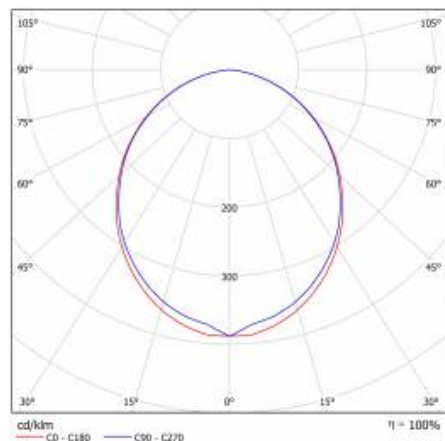

ELEGANTE LED 1136MM 2400LM OPAL IP44 830 (30W)

DETAILED CARD

TECHNICAL PARAMETERS TABLE

Light source:	LED module	Dimensions (H/W/T/S) [mm]:	1136/52/66
Nominal power [W]:	30	Mounting dimensions [mm]:	1139/54
Rated power of the luminaire [W]:	33.50	Impact resistance:	IK02
Supply voltage [V]:	220-240	Ingress protection:	IP44/20
Frequency [Hz]:	50 - 60	Mounting version:	recessed
Luminous flux [lm]:	2400	Working temperature [°C]:	from -17 to +35
Luminous efficacy [lm/W]:	71	Accessories included:	diffuser
Energy efficiency class:	G	Net weight [kg]:	2.200
Electrical protection class:	I	CE certificate:	243/2023
Colour temperature [K]:	3000	Index:	388583
Colour rendering index:	>80	EAN:	5905963388583
SDCM:	≤ 3	Category type:	systems
LED lifespan L70B50 [h]:	115000	Version:	individual
Diffuser material:	PC	Product line:	INDIVIDUAL VARIANT 30W/15W
Diffuser type:	OPAL	Light distribution type:	open space
Diffuser colour:	white		
Material of the body:	aluminium		
Colour of the body:	silver		

LIGHT CURVES