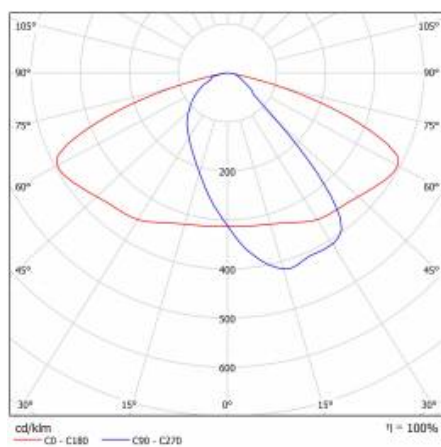

ASTRA S LED PRO 5500LM 857 AR5 IP66 II CL. DALI WIRE 0,7M PLUG/GN SP1KV 34W (N)

DETAILED CARD

TECHNICAL PARAMETERS TABLE

Index:	782947	Diffuser material:	PC
EAN:	5905963782947	Optics material:	PC
Category type:	street lighting	Optics:	AR5
Light source:	LED module	Colour of the body:	grey
Rated power of the luminaire [W]:	34	Dimensions (H/W/T/S) [mm]:	75/175/500
Supply voltage [V]:	220 - 240	Ingress protection:	IP66
Frequency [Hz]:	50 - 60	Cable length [m]:	0.70
Luminous flux [lm]:	5500	Product line:	PRO
Luminous efficacy [lm/W]:	162	Impact resistance:	IK08
Energy efficiency class:	B	DIMM DALI:	yes
Electrical protection class:	II	Warranty [years]:	5
Colour temperature [K]:	5700	CE certificate:	42/2024
Color rendering index (Ra) >:	80	ENEC Certificate:	0373/ENEC/24
SDCM:	3	Manual:	Download PDF
Power factor:	0.96	Category of application:	Street lighting
Surge protection [kV]:	1	Pliik LDT:	Download

LIGHT CURVES