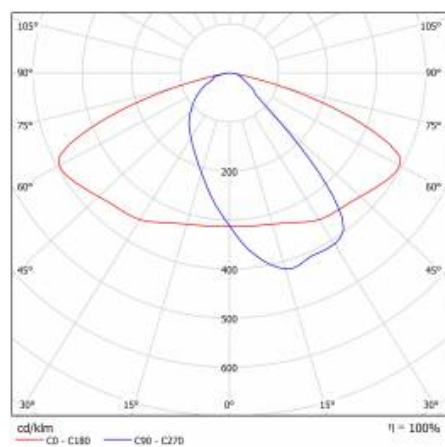

ASTRA S LED PRO 5500LM 840 AR5 IP66 I CL. WIRE 0,7M PLUG/GN SP1KV 34W (N)

DETAILED CARD

TECHNICAL PARAMETERS TABLE

Index:	782855	Diffuser material:	PC
EAN:	5905963782855	Optics material:	PC
Category type:	street lighting	Optics:	AR5
Light source:	LED module	Colour of the body:	grey
Rated power of the luminaire [W]:	34	Dimensions (H/W/T/S) [mm]:	75/175/500
Supply voltage [V]:	220 - 240	Ingress protection:	IP66
Frequency [Hz]:	50 - 60	Cable length [m]:	0.70
Luminous flux [lm]:	5500	Product line:	PRO
Luminous efficacy [lm/W]:	162	Impact resistance:	IK08
Energy efficiency class:	B	Warranty [years]:	5
Electrical protection class:	I	CE certificate:	42/2024
Colour temperature [K]:	4000	ENEC Certificate:	0373/ENEC/24
Color rendering index (Ra) >:	80	Manual:	Download PDF
SDCM:	3	Category of application:	Street lighting
Power factor:	0.96	Plik LDT:	Download
Surge protection [kV]:	1		

LIGHT CURVES