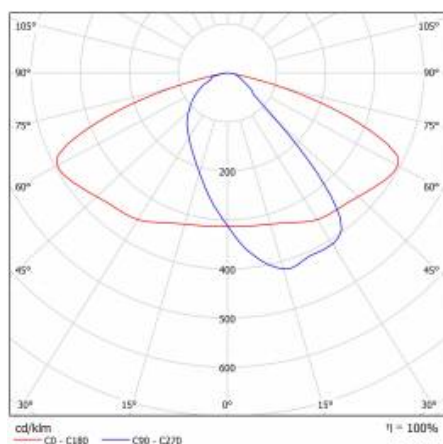

ASTRA S LED PRO 5500LM 840 AR5 IP66 I CL. DALI WIRE 0,7M PLUG/GN SP1KV 34W (N)

DETAILED CARD

TECHNICAL PARAMETERS TABLE

Index:	782848	Diffuser material:	PC
EAN:	5905963782848	Optics material:	PC
Category type:	street lighting	Optics:	AR5
Light source:	LED module	Colour of the body:	grey
Rated power of the luminaire [W]:	34	Dimensions (H/W/T/S) [mm]:	75/175/500
Supply voltage [V]:	220 - 240	Ingress protection:	IP66
Frequency [Hz]:	50 - 60	Cable length [m]:	0.70
Luminous flux [lm]:	5500	Product line:	PRO
Luminous efficacy [lm/W]:	162	Impact resistance:	IK08
Energy efficiency class:	B	DIMM DALI:	yes
Electrical protection class:	I	Warranty [years]:	5
Colour temperature [K]:	4000	CE certificate:	42/2024
Color rendering index (Ra) >:	80	ENEC Certificate:	0373/ENEC/24
SDCM:	3	Manual:	Download PDF
Power factor:	0.96	Category of application:	Street lighting
Surge protection [kV]:	1	Pliik LDT:	Download

LIGHT CURVES