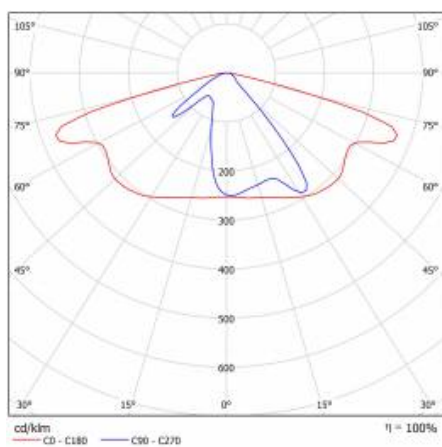

ASTRA S LED PRO 4100LM 857 AR2 IP66 II CL. WIRE 0,7M PLUG/GN SP1KV 25W (N)

DETAILED CARD

TECHNICAL PARAMETERS TABLE

Index:	782671	Diffuser material:	PC
EAN:	5905963782671	Optics material:	PC
Category type:	street lighting	Optics:	AR2
Light source:	LED module	Colour of the body:	grey
Rated power of the luminaire [W]:	25	Dimensions (H/W/T/S) [mm]:	75/175/500
Supply voltage [V]:	220 - 240	Ingress protection:	IP66
Frequency [Hz]:	50 - 60	Cable length [m]:	0.70
Luminous flux [lm]:	4100	Product line:	PRO
Luminous efficacy [lm/W]:	164	Impact resistance:	IK08
Energy efficiency class:	B	Warranty [years]:	5
Electrical protection class:	II	CE certificate:	42/2024
Colour temperature [K]:	5700	ENEC Certificate:	0373/ENEC/24
Color rendering index (Ra) >:	80	Manual:	Download PDF
SDCM:	3	Category of application:	Street lighting
Power factor:	0.94	Plik LDT:	Download
Surge protection [kV]:	1		

LIGHT CURVES