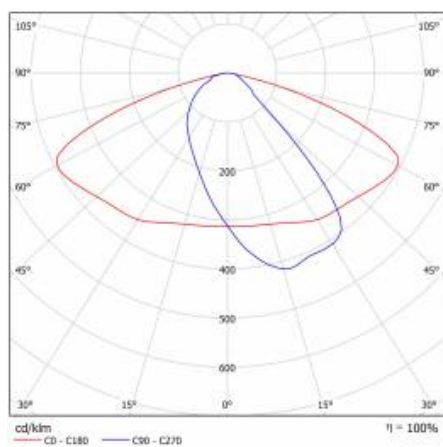

ASTRA S LED PRO 4000LM 857 AR5 IP66 II CL. DALI WIRE 0,7M PLUG/GN SP1KV 25W (N)

DETAILED CARD

TECHNICAL PARAMETERS TABLE

Index:	782701	Diffuser material:	PC
EAN:	5905963782701	Optics material:	PC
Category type:	street lighting	Optics:	AR5
Light source:	LED module	Colour of the body:	grey
Rated power of the luminaire [W]:	25	Dimensions (H/W/T/S) [mm]:	75/175/500
Supply voltage [V]:	220 - 240	Ingress protection:	IP66
Frequency [Hz]:	50 - 60	Cable length [m]:	0.70
Luminous flux [lm]:	4000	Product line:	PRO
Luminous efficacy [lm/W]:	160	Impact resistance:	IK08
Energy efficiency class:	B	DIMM DALI:	yes
Electrical protection class:	II	Warranty [years]:	5
Colour temperature [K]:	5700	CE certificate:	42/2024
Color rendering index (Ra) >:	80	ENEC Certificate:	0373/ENEC/24
SDCM:	3	Manual:	Download PDF
Power factor:	0.94	Category of application:	Street lighting
Surge protection [kV]:	1		

LIGHT CURVES