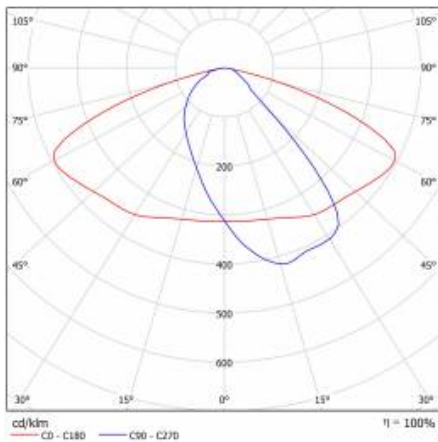

ASTRA S LED PRO 3500LM 857 AR5 IP66 I CL. WIRE 0,7M PLUG/GN SP1KV 20W (N)

DETAILED CARD

TECHNICAL PARAMETERS TABLE

Index:	782459	Diffuser material:	PC
EAN:	5905963782459	Optics material:	PC
Category type:	street lighting	Optics:	AR5
Light source:	LED module	Colour of the body:	grey
Rated power of the luminaire [W]:	20	Dimensions (H/W/T/S) [mm]:	75/175/500
Supply voltage [V]:	220 - 240	Ingress protection:	IP66
Frequency [Hz]:	50 - 60	Cable length [m]:	0.70
Luminous flux [lm]:	3500	Product line:	PRO
Luminous efficacy [lm/W]:	175	Impact resistance:	IK08
Energy efficiency class:	B	Warranty [years]:	5
Electrical protection class:	I	CE certificate:	42/2024
Colour temperature [K]:	5700	ENEC Certificate:	0373/ENEC/24
Color rendering index (Ra) >:	80	Manual:	Download PDF
SDCM:	3	Category of application:	Street lighting
Power factor:	0.92	Plik LDT:	Download
Surge protection [kV]:	1		

LIGHT CURVES